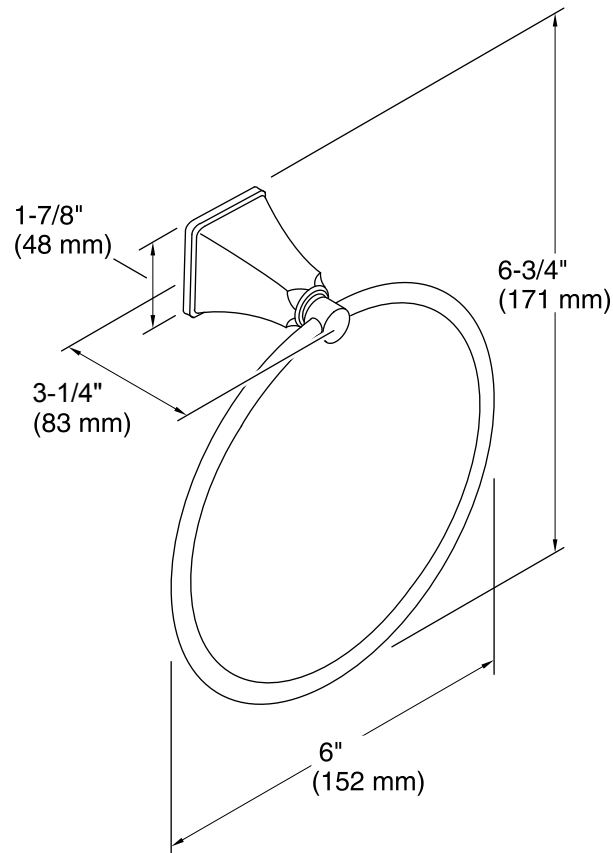

Technical Information

All product dimensions are nominal.

Material: Brass, Zinc

Notes

Install this product according to the installation guide.