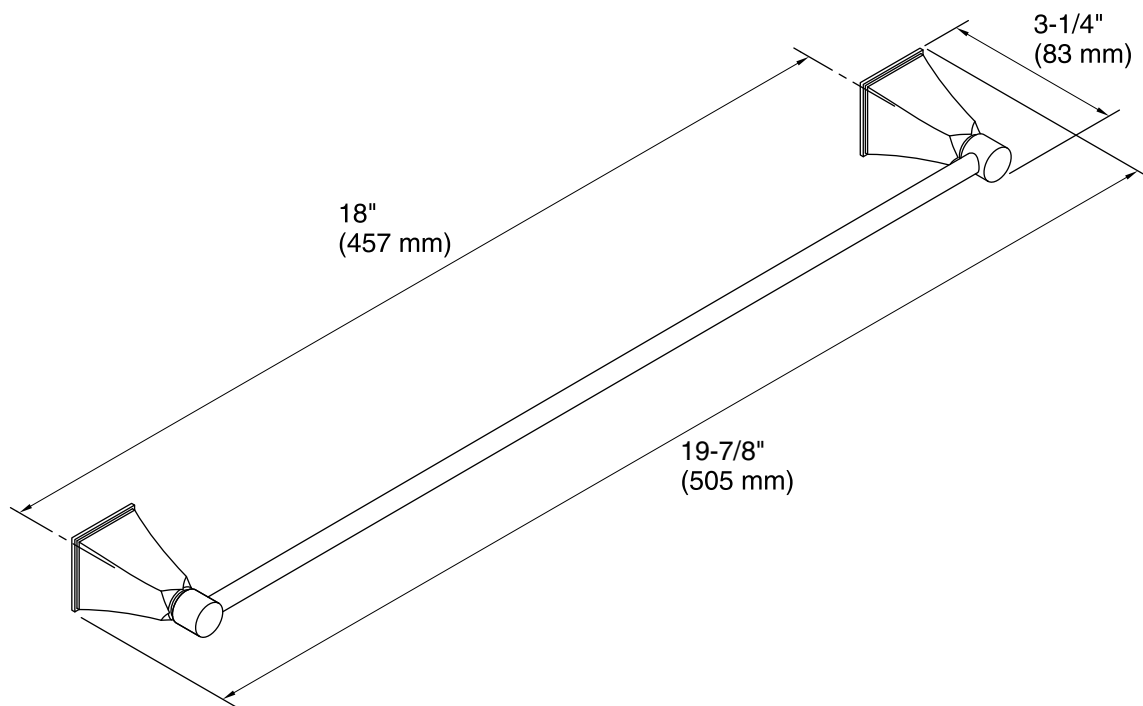

Technical Information

All product dimensions are nominal.

Material: Brass, Zinc

Notes

Install this product according to the installation guide.

CAUTION: Risk of personal injury. Do not install these products in any area where they are likely to be used inadvertently as a grab bar or support bar. These products are not designed or intended for use as a grab bar or support bar.