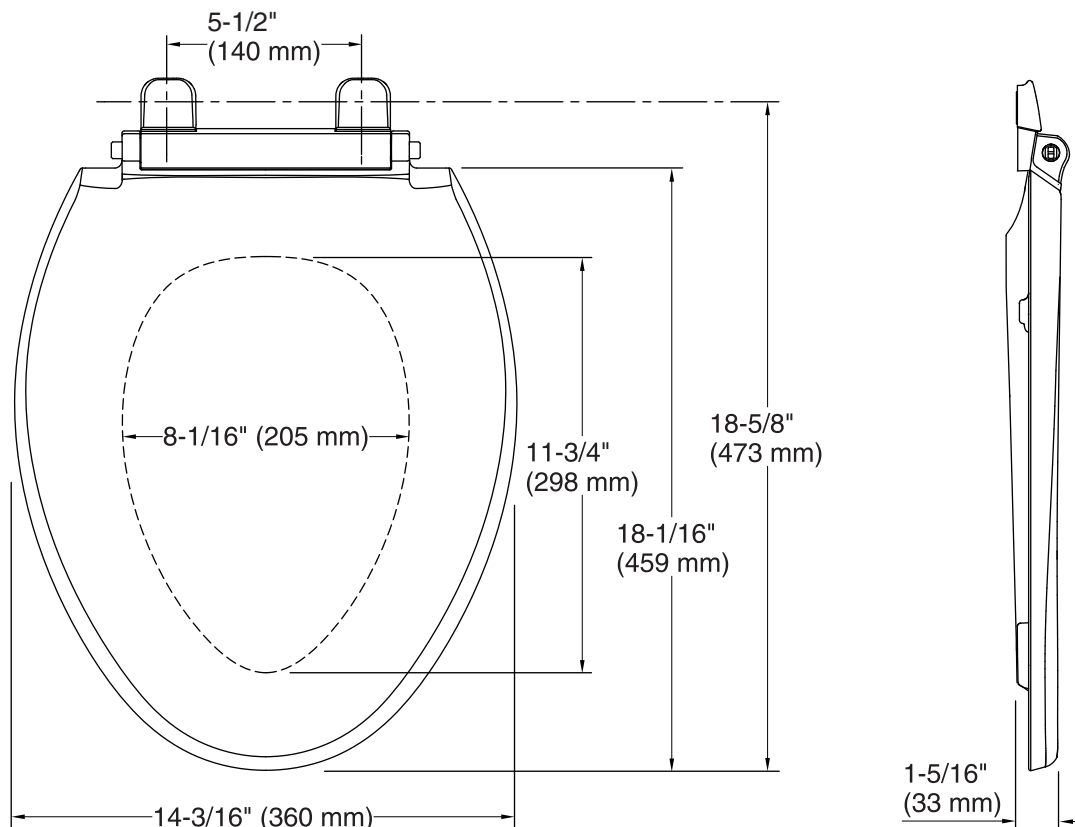

### Technical Information

All product dimensions are nominal.

Seat shape type: Elongated

Seat front type: Closed-front

Seat-mounting holes: 5-1/2" (140 mm)