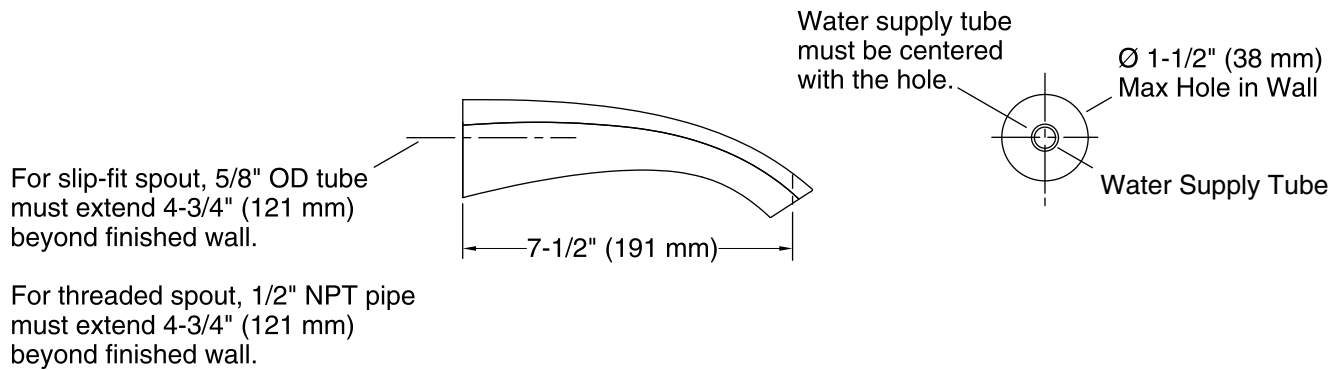

Features

- 7-1/2" non-diverter bath spout with NPT connection.
- Coordinates with Alteo faucets, accessories, and showering components to complete your bathroom.

Material

- KOHLER finishes resist corrosion and tarnishing.
- Premium Metal Construction.

Installation

- Wall-mount
- NPT Connection

Codes/Standards

ASME A112.18.1/CSA B125.1

KOHLER® Faucet Lifetime Limited Warranty

See website for detailed warranty information.

Available Colors/Finishes

Color tiles intended for reference only.

Color	Code	Description
	CP	Polished Chrome
	BN	Vibrant® Brushed Nickel
	2BZ	Oil-Rubbed Bronze

Technical Information

All product dimensions are nominal.

Notes

Install this product according to the installation guide.