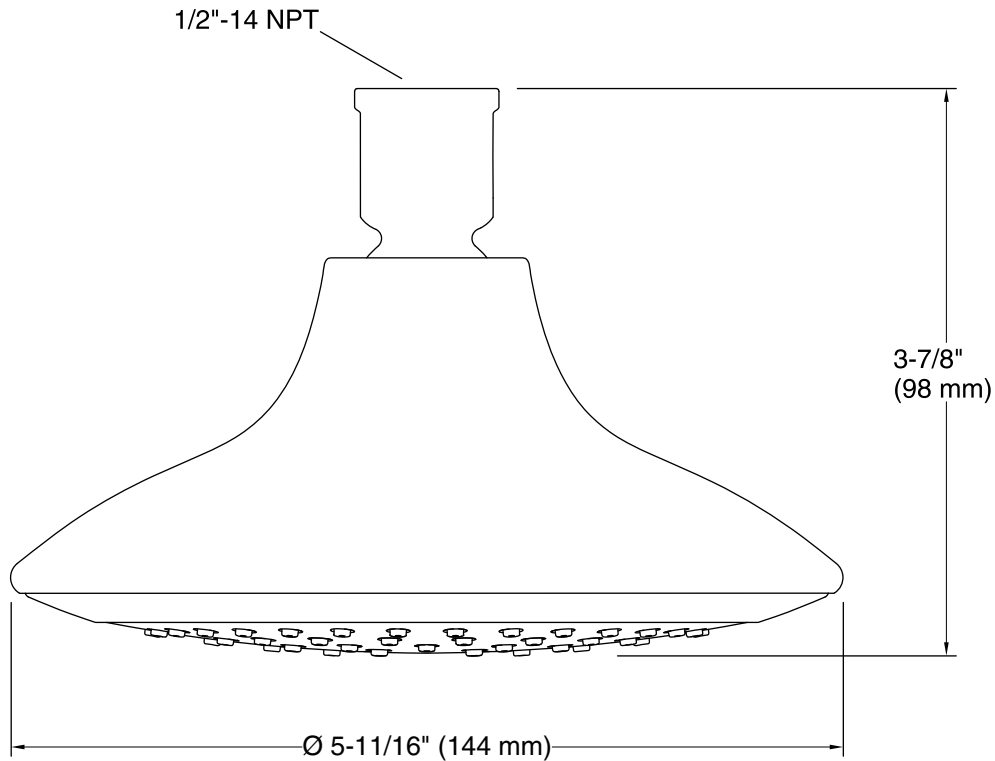

- 1/2" - 14 NPT connection.

Recommended Products/Accessories

- K-7397 Shower Arm and Flange
- K-45129 Shower Arm and Flange

Codes/Standards

ASME A112.18.1/CSA B125.1
DOE - Energy Policy Act 1992

KOHLER® Faucet Lifetime Limited Warranty

Technical Information

All product dimensions are nominal.

Showerhead/Body Spray:

Rated maximum flow: 2.5 gal/min (9.5 l/min)

Notes

Install this product according to the installation guide.