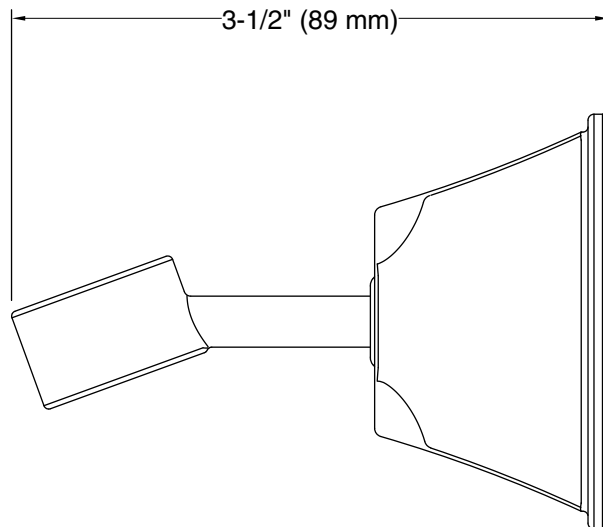

Technical Information

All product dimensions are nominal.

Material: Brass

Notes

Install this product according to the installation guide.