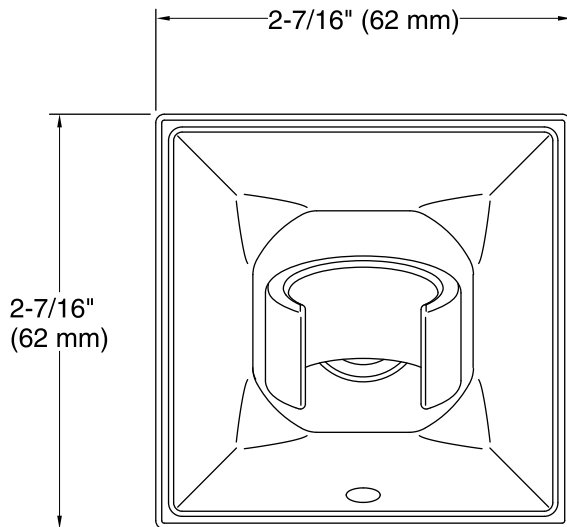

### Features

- Bracket pivots and rotates to position handshower at desired angle.
- Coordinates with Memoirs faucets and accessories.

### Installation

- Wall-mount

## Technical Information

All product dimensions are nominal.

Material: Brass