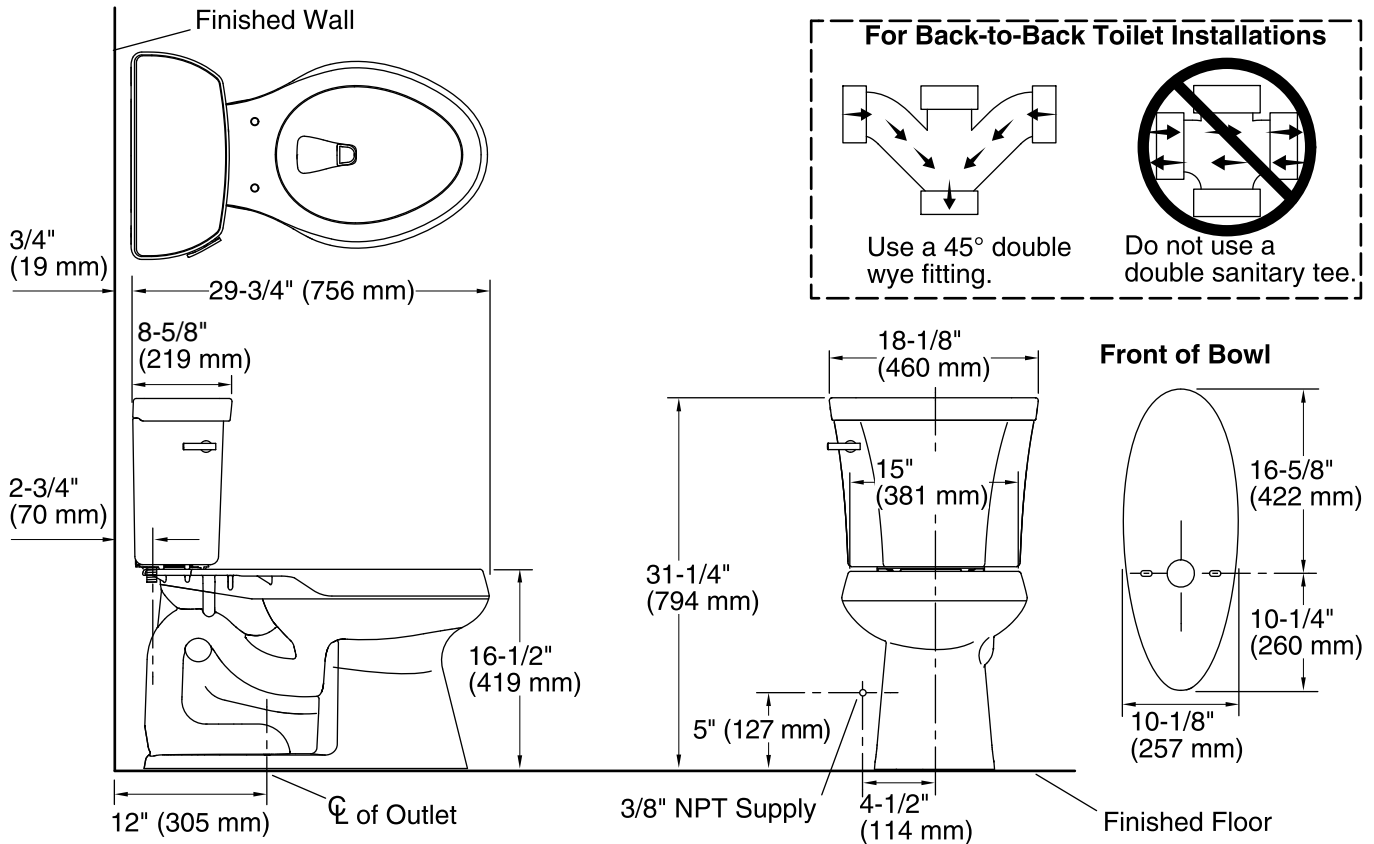

Highline® Comfort Height®

two-piece elongated 1.28 gpf toilet
K-3999-T

Features

- Two-piece toilet.
- Elongated bowl offers added room and comfort.
- Comfort Height® feature offers chair-height seating that makes sitting down and standing up easier for most adults.
- 1.28 gallons per flush (gpf).
- Standard left-hand trip lever included.
- Tank locks included.
- Combination consists of the K-4467-T tank and the K-4199 bowl.

Installation

- Standard 12-inch rough-in.
- Three-bolt installation.
- Seat and supply line not included.

Water Conservation & Rebates

- WaterSense® toilets meet strict EPA flushing guidelines, including using at least 20 percent less water than 1.6-gallon toilets.
- Eligible for consumer rebates in some municipalities.

Included Components

Product consists of:

- K-4199 Comfort Height® Elongated Bowl
- K-4467-T Toilet tank with cover locks, 1.28 gpf

Additional Components:

- Bolt cap accessory pack
- Tank cover
- Trip lever

Available Colors/Finishes

Color tiles intended for reference only.

Color	Code	Description
	0	White
	96	Biscuit
	7	Black Black™

Technical Information

All product dimensions are nominal.

Toilet type:	Two-piece, Floor-mount
Waste Outlet:	Floor
Bowl shape:	Elongated
Flush type:	Class Five®
Trap passageway:	2-1/8" (54 mm)
Water Consumption	
Full:	1.28 gpf (4.8 lpf)
Water surface size:	11-3/8" x 8" (289 mm x 203 mm)
Rim to water surface:	5-3/8" (137 mm)
Rough-in:	12" (305 mm)
Seat-mounting holes:	5-1/2" (140 mm)