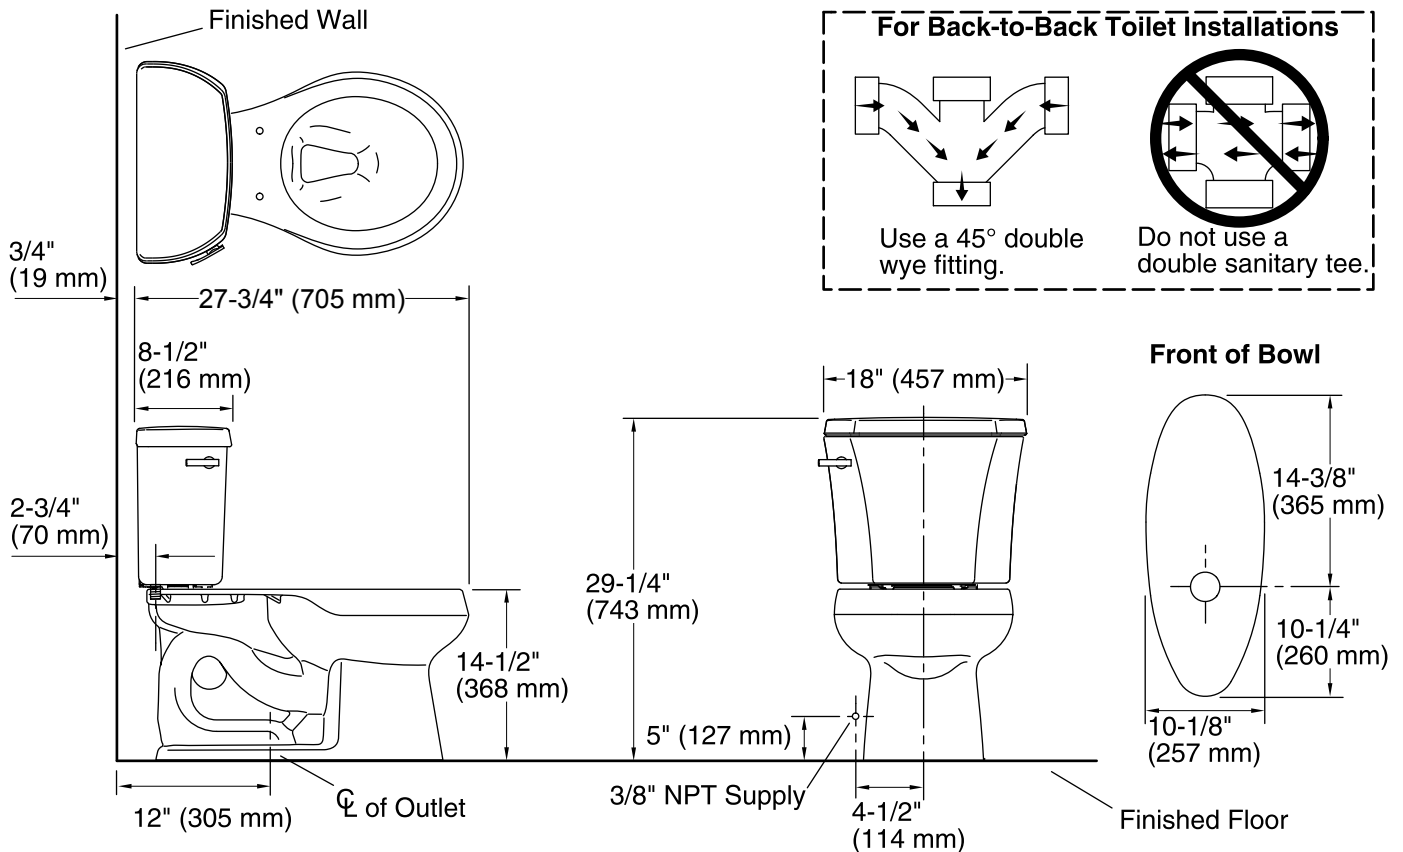

Features

- Two-piece toilet.
- Round-front bowl offers an ideal solution for smaller baths and powder rooms.
- 1.28 gallons per flush (gpf).
- Standard left-hand trip lever included.
- Tank locks included.
- Combination consists of the K-4467-T tank and the K-4197 bowl.
- Coordinates with other products in the Wellworth collection.

Installation

- Standard 12-inch rough-in.
- Three-bolt installation.
- Seat and supply line not included.

Water Conservation & Rebates

- WaterSense® toilets meet strict EPA flushing guidelines, including using at least 20 percent less water than 1.6-gallon toilets.
- Eligible for consumer rebates in some municipalities.

Color	Code	Description
	0	White
	96	Biscuit
	7	Black Black™

Technical Information

All product dimensions are nominal.

Toilet type:	Two-piece, Floor-mount
Waste Outlet:	Floor
Bowl shape:	Round-front
Flush type:	Class Five®
Trap passageway:	2-1/8" (54 mm)
Water Consumption	
Full:	1.28 gpf (4.8 lpf)
Water surface size:	10-1/2" x 7-3/4" (267 mm x 197 mm)
Rim to water surface:	5-1/4" (133 mm)
Rough-in:	12" (305 mm)
Seat-mounting holes:	5-1/2" (140 mm)

Notes

Install this product according to the installation instructions.

For back-to-back toilet installations: Use only a 45° double wye fitting.