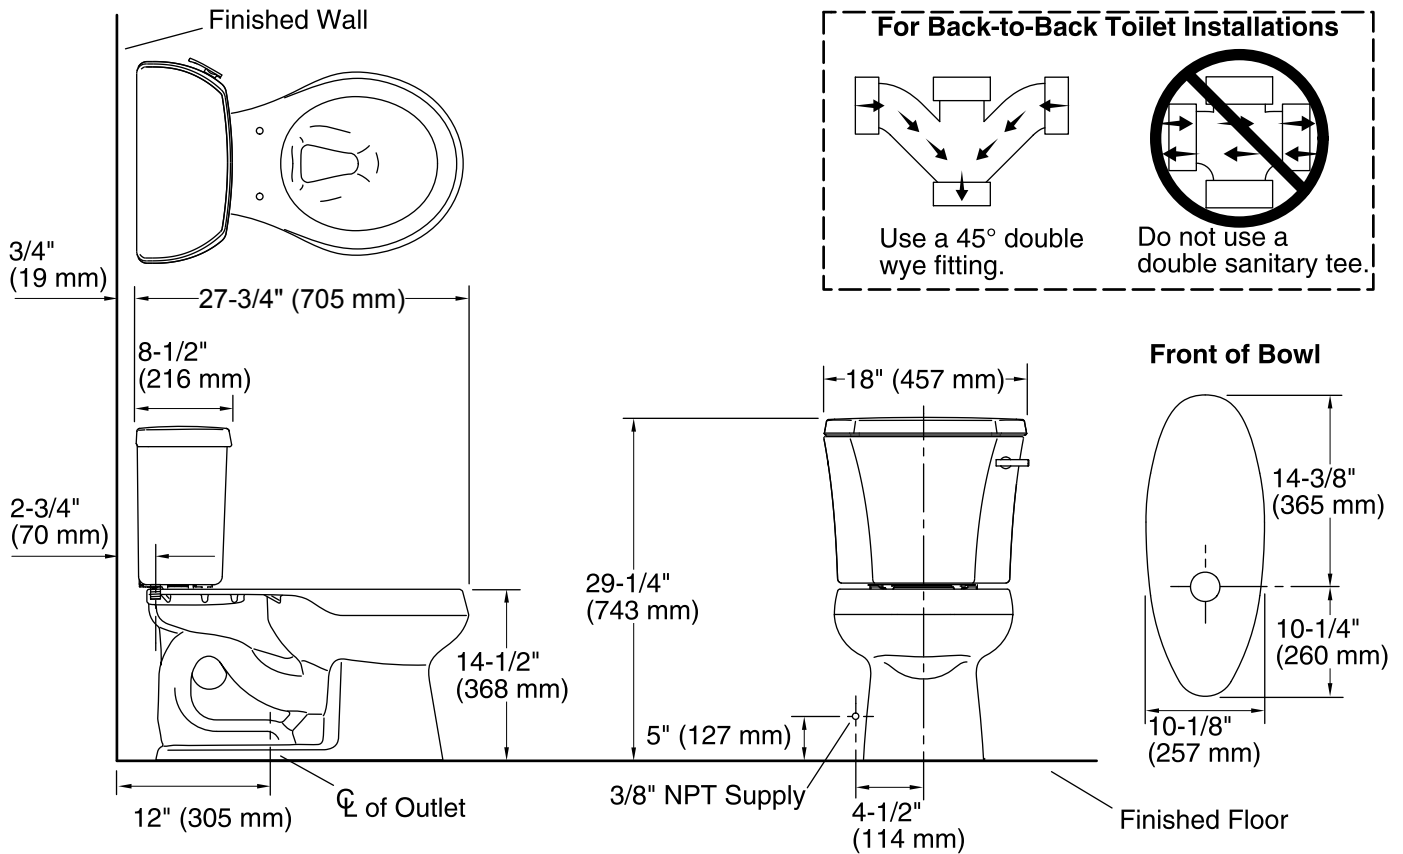

### Features

- Two-piece toilet.
- Round-front bowl offers an ideal solution for smaller baths and powder rooms.
- 1.28 gallons per flush (gpf).
- Right-hand trip lever included.
- Tank locks included.
- Combination consists of the K-4467-TR tank and the K-4197 bowl.
- Coordinates with other products in the Wellworth collection.

### Installation

- Standard 12-inch rough-in.
- Three-bolt installation.
- Seat and supply line not included.

## Technical Information

All product dimensions are nominal.

Toilet type:	Two-piece, Floor-mount
Waste Outlet:	Floor
Bowl shape:	Round-front
Flush type:	Class Five®
Trap passageway:	2-1/8" (54 mm)
Water Consumption	
Full:	1.28 gpf (4.8 lpf)
Water surface size:	10-1/2" x 7-3/4" (267 mm x 197 mm)
Rim to water surface:	5-1/4" (133 mm)
Rough-in:	12" (305 mm)
Seat-mounting holes:	5-1/2" (140 mm)