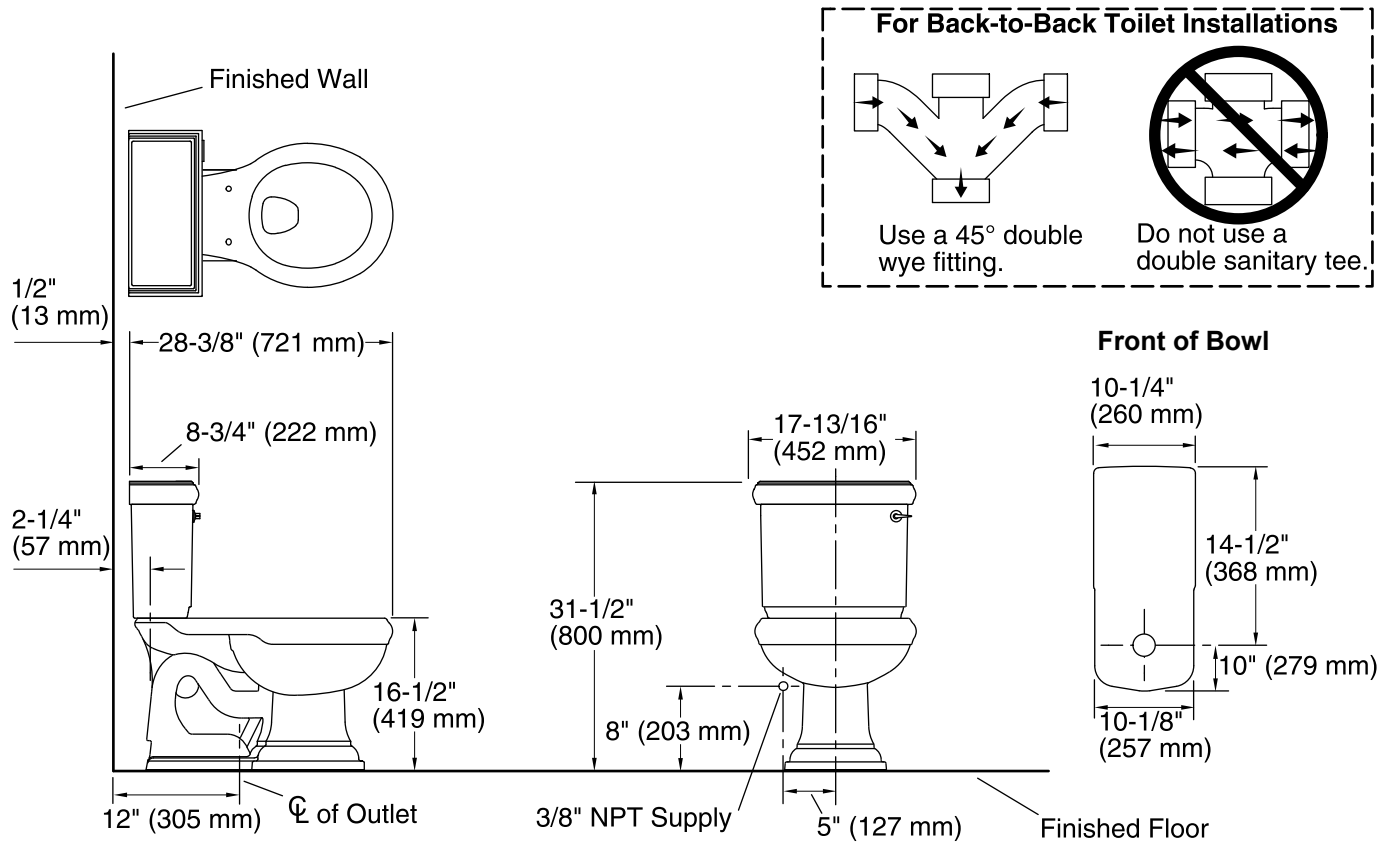

Memoirs® Classic Comfort Height®

two-piece round-front 1.28 gpf toilet

K-3986-RA

Features

- Two-piece toilet.
- Round-front bowl offers an ideal solution for smaller baths and powder rooms.
- Comfort Height® feature offers chair-height seating that makes sitting down and standing up easier for most adults.
- 1.28 gallons per flush (gpf).
- 2-1/8-inch glazed trapway.
- Right-hand Polished Chrome trip lever included.
- Combination consists of the K-4387 bowl and the K-4433 tank.
- Coordinates with other products in the Memoirs collection with Classic design.

For the most current Specification Sheet, go to www.kohler.com.

10-5-2019 20:47 - US/CA

THE BOLD LOOK
OF **KOHLER**®

Memoirs® Classic Comfort Height®

two-piece round-front 1.28 gpf toilet

K-3986-RA

Technical Information

All product dimensions are nominal.

Toilet type:	Two-piece, Floor-mount
Waste Outlet:	Floor
Bowl shape:	Round-front
Flush type:	AquaPiston®
Trap passageway:	2-1/8" (54 mm)
Water Consumption	
Full:	1.28 gpf (4.8 lpf)
Water surface size:	11-1/2" x 8-3/4" (292 mm x 222 mm)
Rim to water surface:	6-1/8" (156 mm)
Rough-in:	12" (305 mm)
Seat-mounting holes:	5-1/2" (140 mm)

Notes

Install this product according to the installation instructions.

For back-to-back toilet installations: Use only a 45° double wye fitting.

ADA compliant when installed to the specific requirements of these regulations.