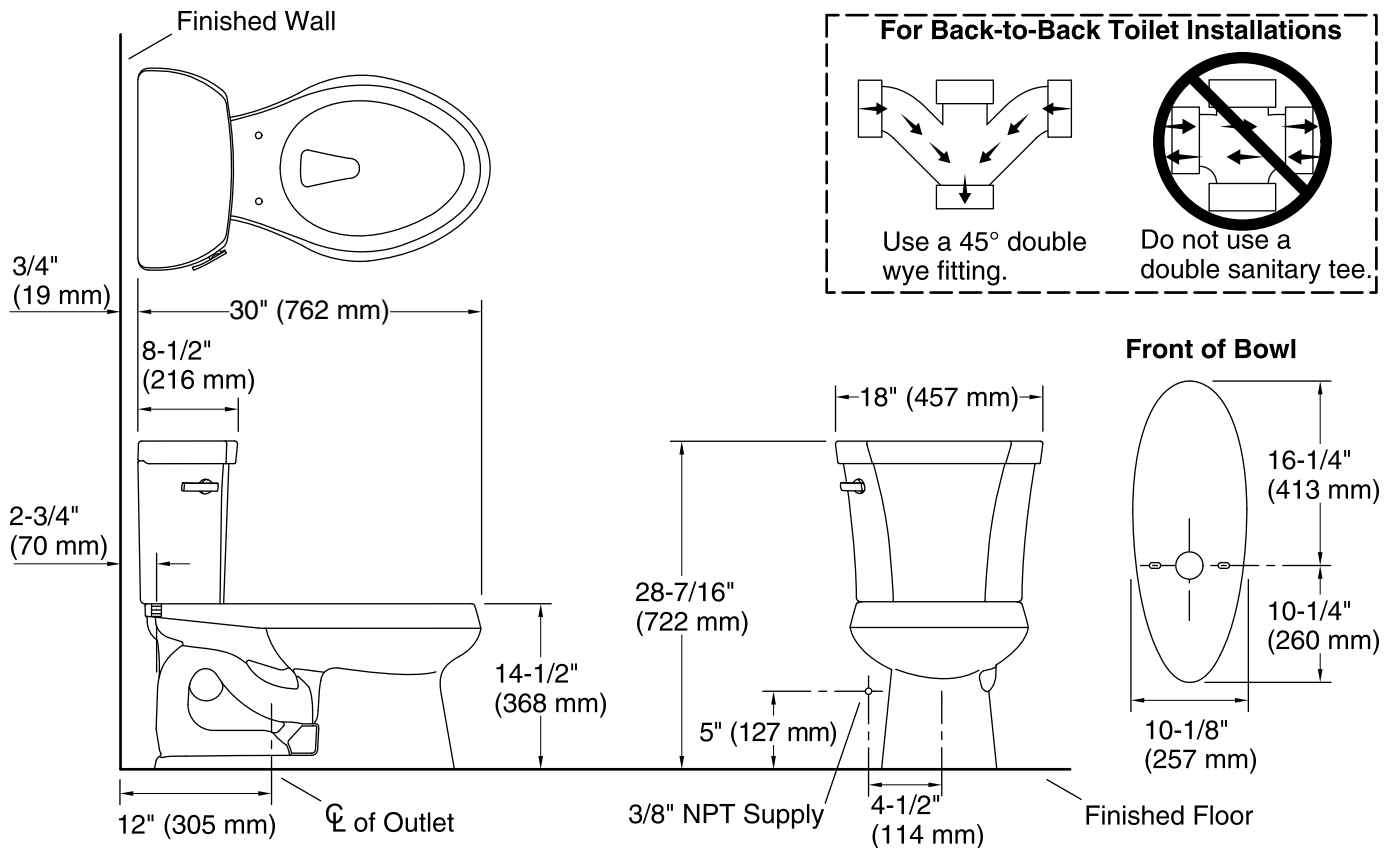

Wellworth®
two-piece elongated 1.6 gpf toilet
K-3978

Features

- Two-piece toilet.
- Elongated bowl offers added room and comfort.
- 1.6 gallons per flush (gpf).
- Standard left-hand trip lever included.
- Combination consists of the K-4468 tank and the K-4198 bowl.
- Coordinates with other products in the Wellworth collection.
- S'agence aux autres produits de la collection Wellworth.

Installation

- Standard 12-inch rough-in.
- Three-bolt installation.
- Seat and supply line not included.

Recommended Products/Accessories

- K-4636 Cachet® Quiet-Close™ Elongated Toilet Seat
- K-5588 Purefresh® Elongated Toilet Seat
- K-4108 C³®-230 elongated cleansing toilet seat
- K-5420 Low-Profile Bolt Caps
- K-9379 Trip Lever
- 1023457 Wax Ring/Hardware Kit
- 1265114 Connector Hose

Technical Information

All product dimensions are nominal.

| | |
|-----------------------|------------------------------------|
| Toilet type: | Two-piece, Floor-mount |
| Waste Outlet: | Floor |
| Bowl shape: | Elongated |
| Flush type: | Class Five® |
| Trap passageway: | 2-1/8" (54 mm) |
| Water Consumption | |
| Full: | 1.6 gpf (6 lpf) |
| Water surface size: | 11-1/4" x 8-1/4" (286 mm x 210 mm) |
| Rim to water surface: | 5-1/4" (133 mm) |
| Rough-in: | 12" (305 mm) |
| Seat-mounting holes: | 5-1/2" (140 mm) |

Notes

Install this product according to the installation instructions.

For back-to-back toilet installations: Use only a 45° double wye fitting.