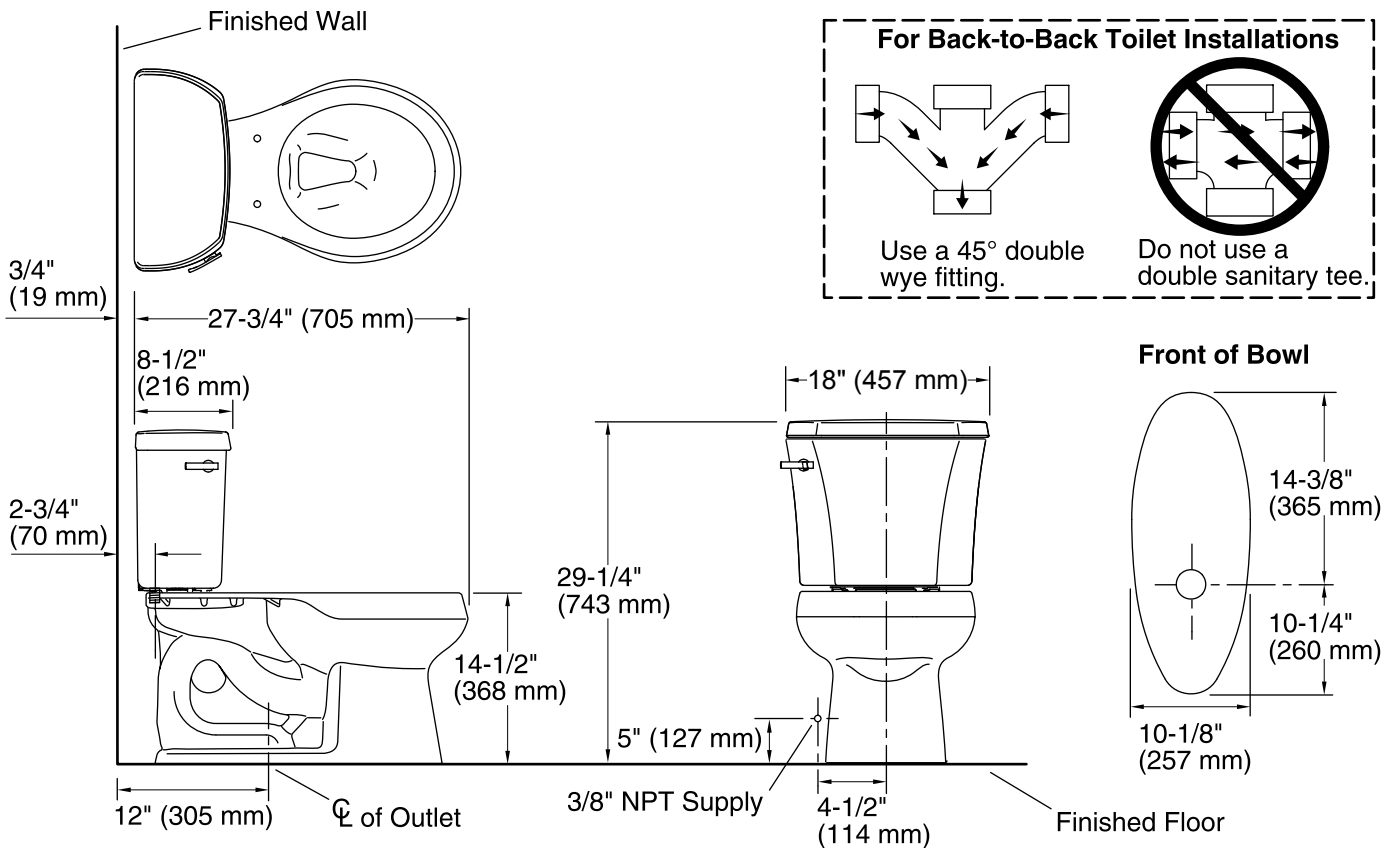

## Features

- Two-piece toilet.
- Round-front bowl offers an ideal solution for smaller baths and powder rooms.
- 1.6 gallons per flush (gpf).
- Standard left-hand trip lever included.
- Combination consists of the K-4468 tank and the K-4197 bowl.
- Coordinates with other products in the Wellworth collection.

## Installation

- Standard 12-inch rough-in.
- Three-bolt installation.
- Seat and supply line not included.

## Technical Information

All product dimensions are nominal.

Toilet type:	Two-piece, Floor-mount
Waste Outlet:	Floor
Bowl shape:	Round-front
Flush type:	Class Five®
Trap passageway:	2-1/8" (54 mm)
Water Consumption	
Full:	1.6 gpf (6 lpf)
Water surface size:	10-1/2" x 7-3/4" (267 mm x 197 mm)
Rim to water surface:	5-1/4" (133 mm)
Rough-in:	12" (305 mm)
Seat-mounting holes:	5-1/2" (140 mm)

## Notes

Install this product according to the installation instructions.

For back-to-back toilet installations: Use only a 45° double wye fitting.