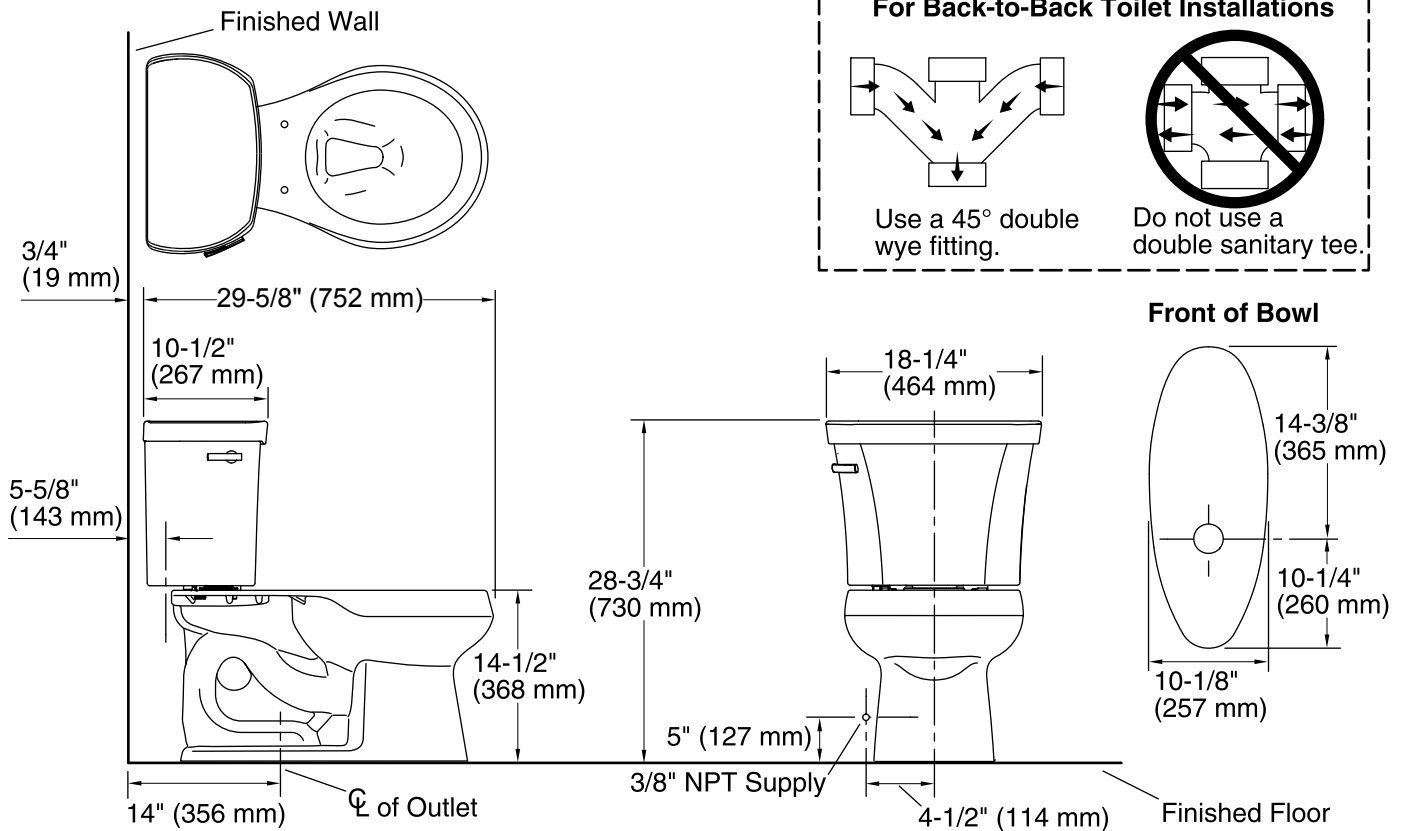

### Features

- Two-piece toilet.
- Round-front bowl offers an ideal solution for smaller baths and powder rooms.
- 1.28 gallons per flush (gpf).
- Standard left-hand trip lever included.
- Insuliner® tank liner minimizes condensation on the tank when exposed to high humidity.
- Combination consists of the K-4841-U tank and the K-4197 bowl.
- Coordinates with other products in the Wellworth collection.

### Installation

- 14-inch rough-in.
- Three-bolt installation.
- Seat and supply line not included.

### Included Components

Product consists of:

K-4197 Round-Front Bowl  
K-4841-U Toilet tank with Insuliner® tank liner, 1.28 gpf

Additional Components:

Bolt cap accessory pack  
Tank accessory pack  
Tank cover  
Trip lever

## Technical Information

All product dimensions are nominal.

Toilet type:	Two-piece, Floor-mount
Waste Outlet:	Floor
Bowl shape:	Round-front
Flush type:	Class Five®
Trap passageway:	2-1/8" (54 mm)
Water Consumption	
Full:	1.28 gpf (4.8 lpf)
Water surface size:	10-1/2" x 7-3/4" (267 mm x 197 mm)
Rim to water surface:	5-1/4" (133 mm)
Rough-in:	14" (356 mm)
Seat-mounting holes:	5-1/2" (140 mm)