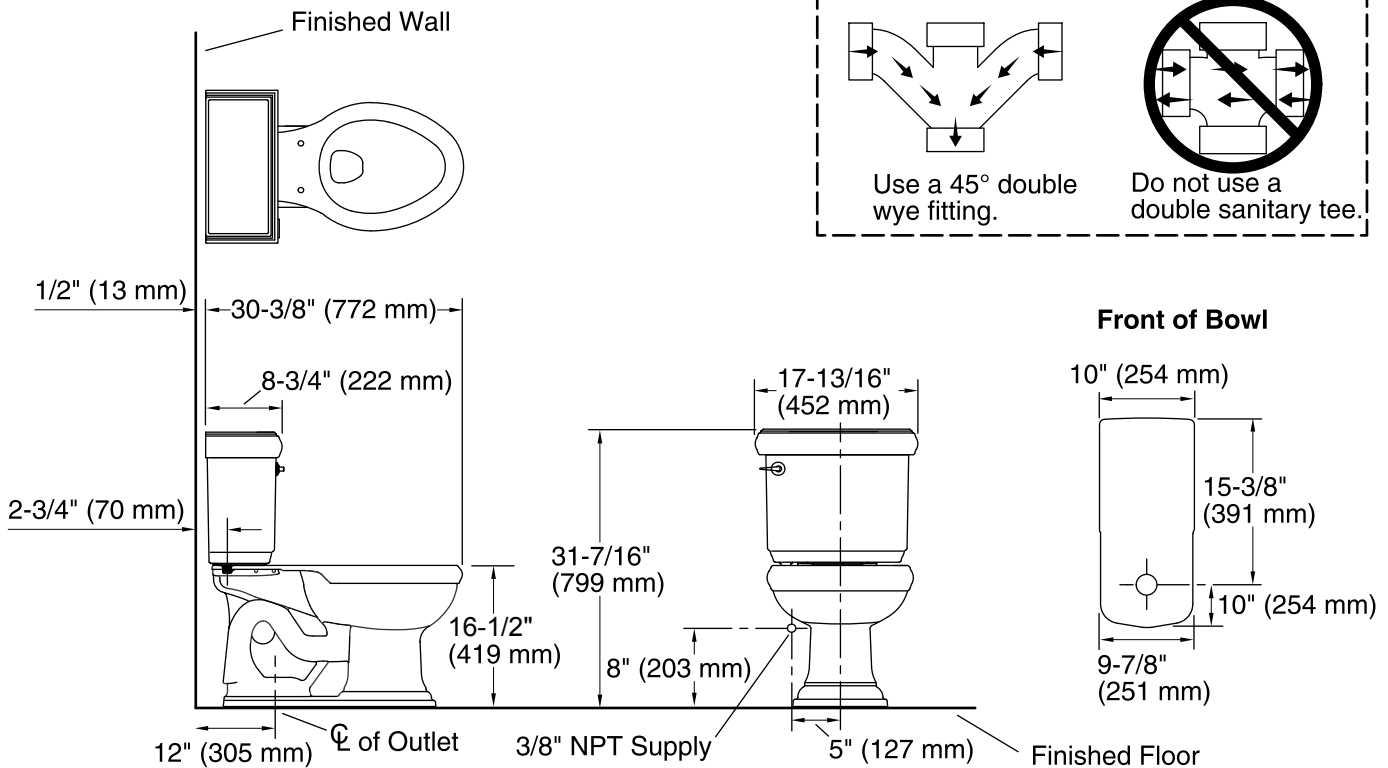

Memoirs® Classic Comfort Height®

two-piece elongated 1.6 gpf toilet

K-3818

Features

- Two-piece toilet.
- Elongated bowl offers added room and comfort.
- Comfort Height® feature offers chair-height seating that makes sitting down and standing up easier for most adults.
- 1.6 gallons per flush (gpf).
- 2-1/8-inch glazed trapway.
- Standard left-hand trip lever included.
- Combination consists of the K-4380 bowl and the K-4641 tank.
- Coordinates with other products in the Memoirs collection with Classic design.

Installation

- Standard 12-inch rough-in.
- Three-bolt installation.
- Seat and supply line not included.

Recommended Products/Accessories

- K-4636 Cachet® Quiet-Close™ Elongated Toilet Seat
- K-5588 Purefresh® Elongated Toilet Seat
- K-4108 C³®-230 elongated cleansing toilet seat
- K-5420 Low-Profile Bolt Caps
- K-9167-L Trip Lever
- K-484 Trip Lever
- 1023457 Wax Ring/Hardware Kit
- 1265114 Connector Hose

two-piece elongated 1.6 gpf toilet

K-3818

Technical Information

All product dimensions are nominal.

Toilet type:	Two-piece, Floor-mount
Waste Outlet:	Floor
Bowl shape:	Elongated
Flush type:	AquaPiston®
Trap passageway:	2-1/8" (54 mm)
Water Consumption	
Full:	1.6 gpf (6 lpf)
Water surface size:	11-3/4" x 9-1/2" (298 mm x 241 mm)
Rim to water surface:	6-1/8" (156 mm)
Rough-in:	12" (305 mm)
Seat-mounting holes:	5-1/2" (140 mm)

Notes

Install this product according to the installation instructions.

For back-to-back toilet installations: Use only a 45° double wye fitting.

ADA, OBC, CSA B651 compliant when installed to the specific requirements of these regulations.