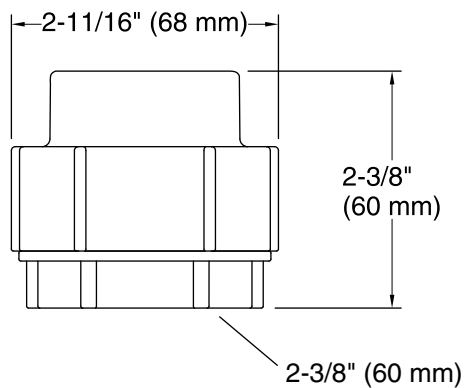

- ABS fittings
- O-ring seal
- PVC fittings

Codes/Standards

None Applicable

KOHLER® One-Year Limited Warranty

See website for detailed warranty information.

Technical Information

All product dimensions are nominal.