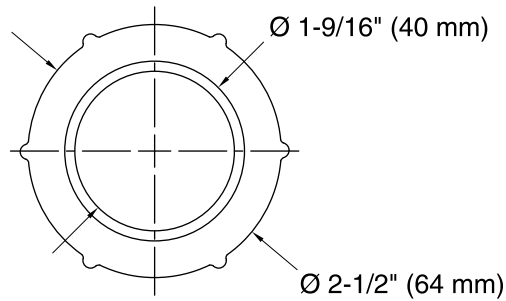

PureFlo™
ABS Adapter Kit
K-37388

Features

- Use to join together PVC and ABS fittings.
- For plumbing applications.
- Includes ABS and PVC fittings with O-ring seal.

Included Components

Additional Components:

- ABS fittings
- O-ring seal
- PVC fittings

Codes/Standards

None Applicable

KOHLER® One-Year Limited Warranty

See website for detailed warranty information.

Technical Information

All product dimensions are nominal.