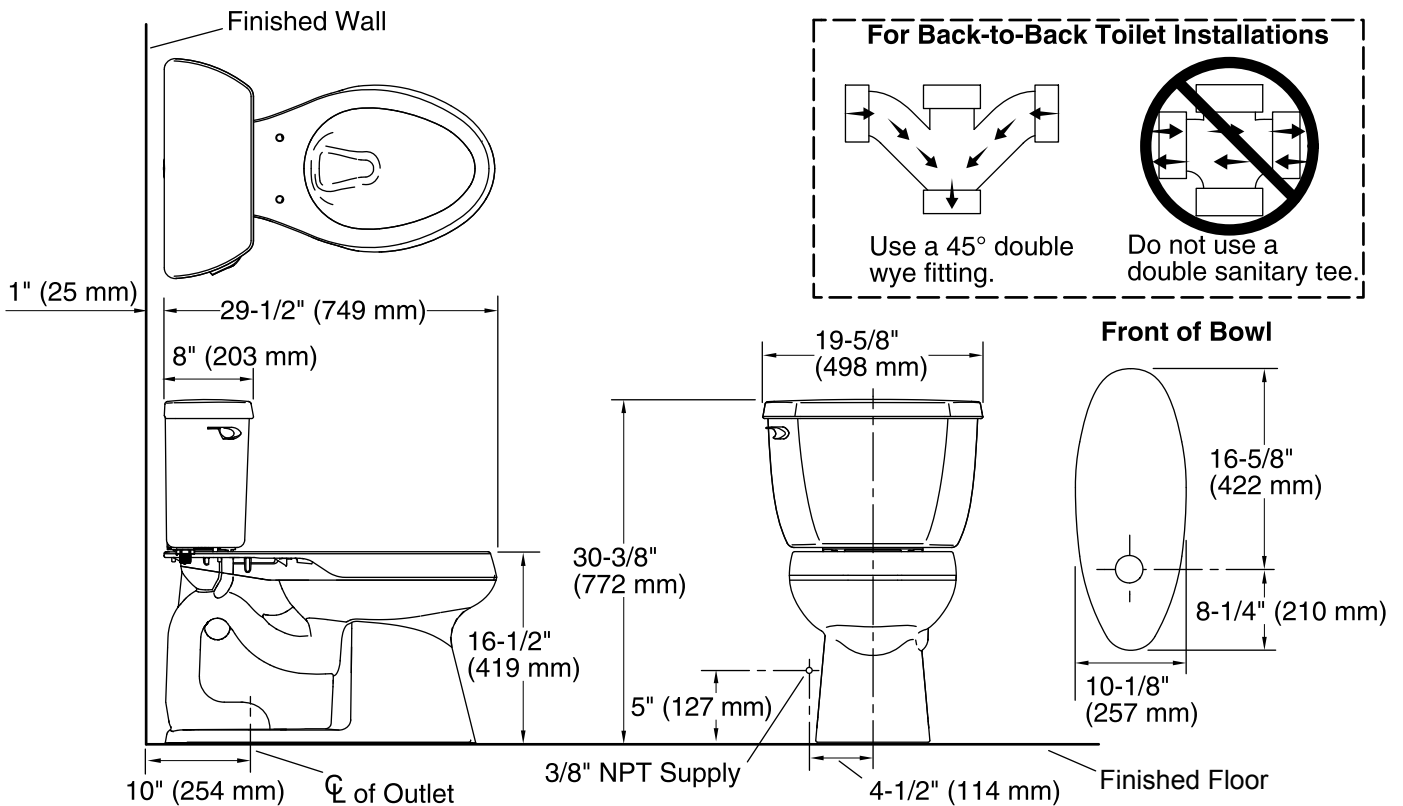

## Features

- Two-piece toilet.
- Elongated bowl offers added room and comfort.
- Comfort Height® feature offers chair-height seating that makes sitting down and standing up easier for most adults.
- 1.28 gallons per flush (gpf).
- Standard left-hand Polished Chrome trip lever included.
- Combination consists of the K-4436 tank and the K-4373 bowl.

## Technical Information

All product dimensions are nominal.

Toilet type:	Two-piece, Floor-mount
Waste Outlet:	Floor
Bowl shape:	Elongated
Flush type:	Class Five®
Trap passageway:	2-1/8" (54 mm)
Water Consumption	
Full:	1.28 gpf (4.8 lpf)
Water surface size:	11-3/8" x 8" (289 mm x 203 mm)
Rim to water surface:	5-7/8" (149 mm)
Rough-in:	10" (254 mm)
Seat-mounting holes:	5-1/2" (140 mm)