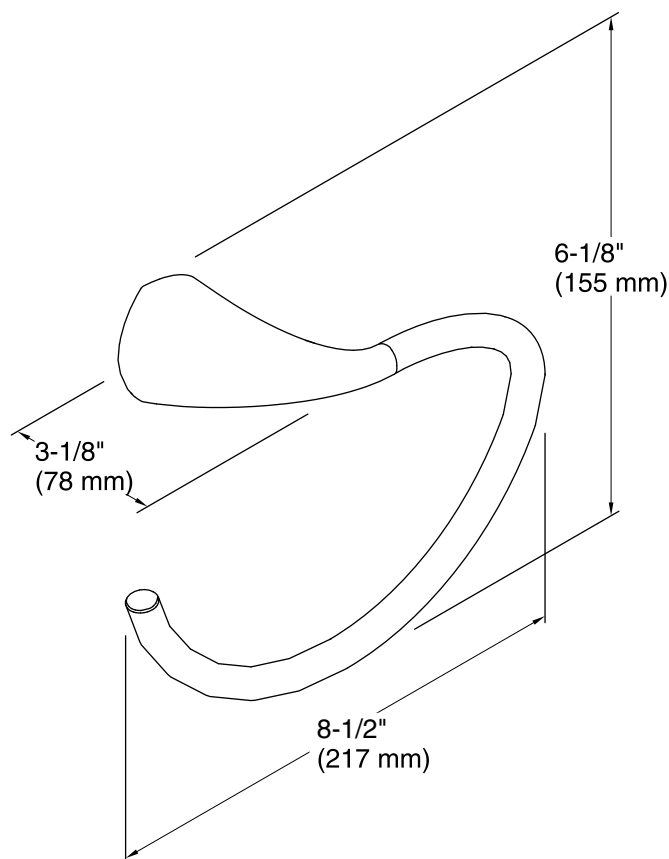

Color tiles intended for reference only.

Color	Code	Description
	CP	Polished Chrome
	BN	Vibrant® Brushed Nickel
	2BZ	Oil-Rubbed Bronze

Technical Information

All product dimensions are nominal.

Material: Metal