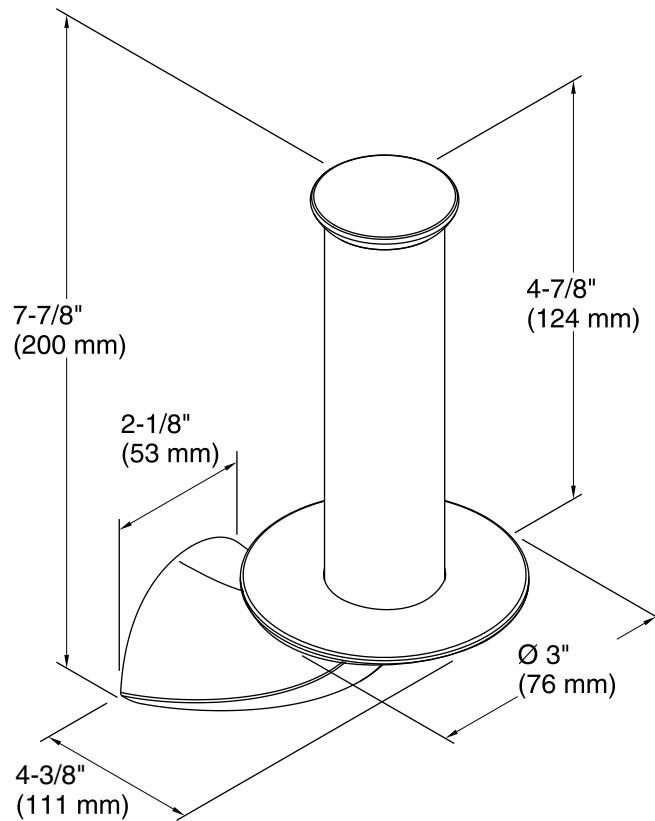

Features

- Vertical holder makes changing toilet tissue quick and simple.
- Premium metal construction for durability.
- KOHLER finishes resist corrosion and tarnish.
- Coordinates with Alteo faucets and accessories.

Technical Information

All product dimensions are nominal.

Material: Metal

Notes

Install this product according to the installation guide.