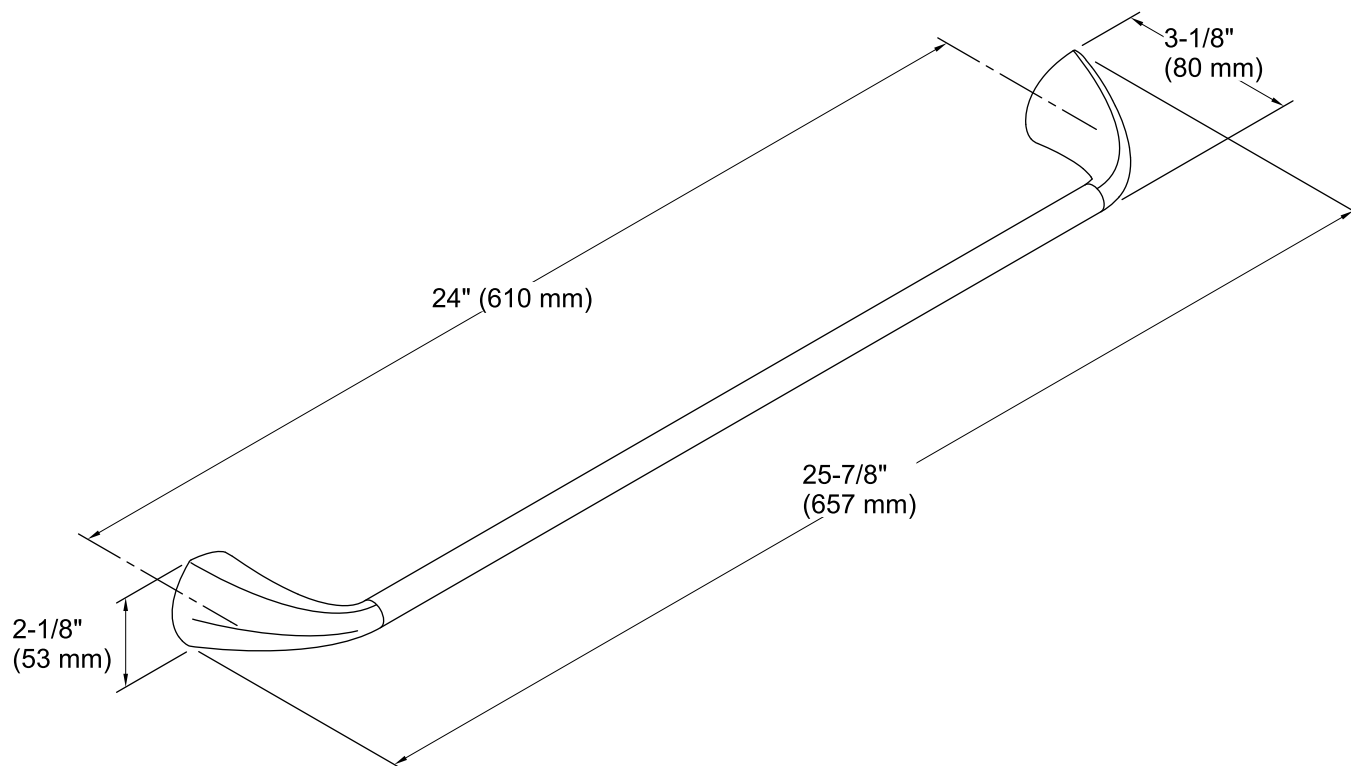

Color tiles intended for reference only.

Color	Code	Description
	CP	Polished Chrome
	BN	Vibrant® Brushed Nickel
	2BZ	Oil-Rubbed Bronze

Technical Information

All product dimensions are nominal.

Material: Metal