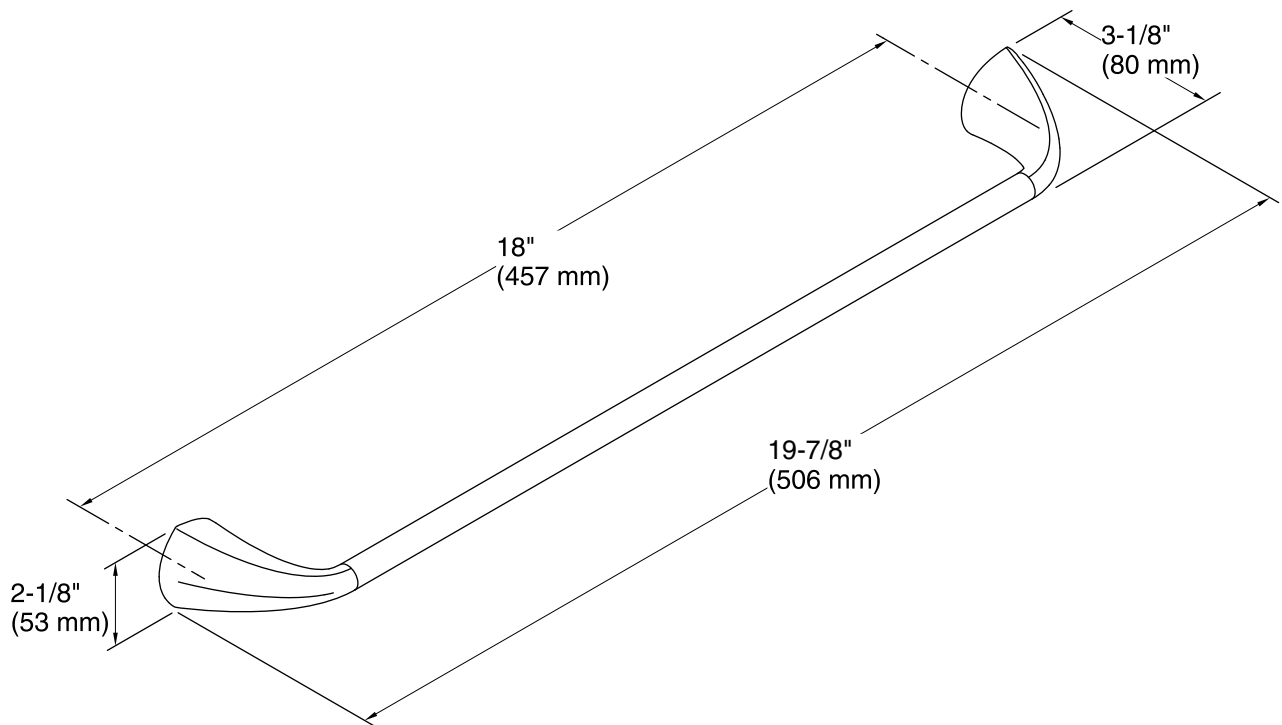

Color tiles intended for reference only.

Color	Code	Description
	CP	Polished Chrome
	BN	Vibrant® Brushed Nickel
	2BZ	Oil-Rubbed Bronze

Technical Information

All product dimensions are nominal.

Material: Metal