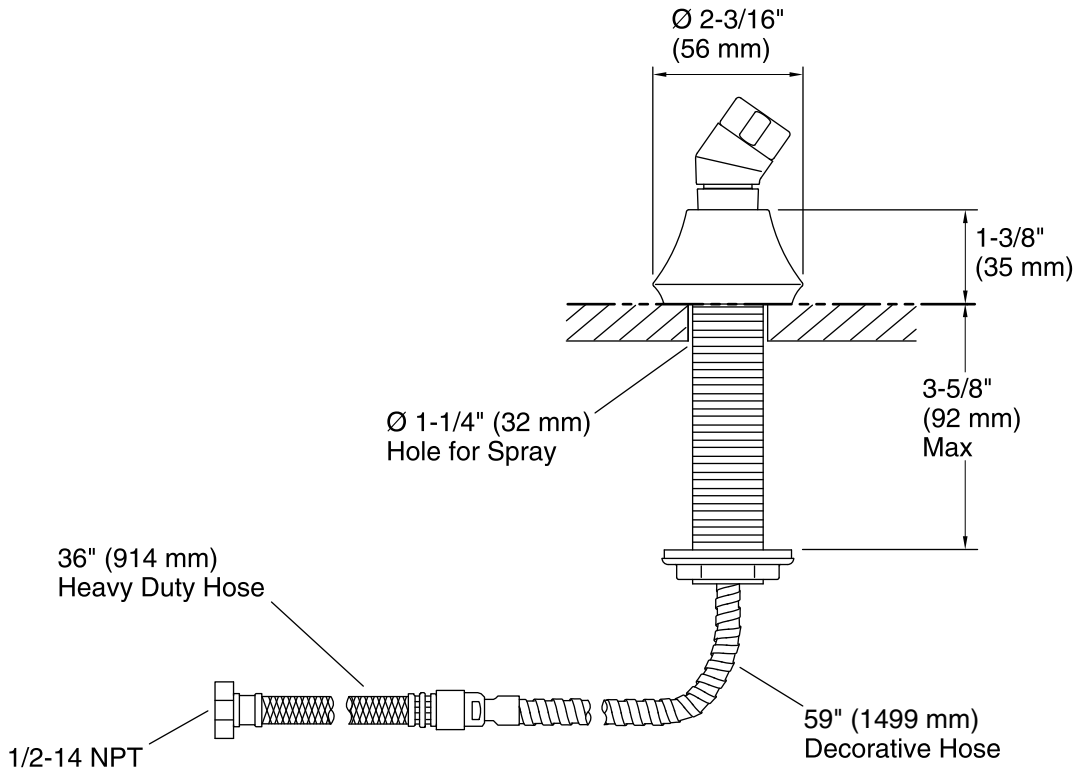

Features

- Includes Polished Chrome handshower hose.
- For use with a handshower (sold separately).
- Coordinates with Forté faucets and accessories.

Material

- Brass construction.
- KOHLER finishes resist corrosion and tarnishing.

Installation

- Deck- or bath-mount.

Recommended Products/Accessories

79583 Roughing-in Kit for Deck-Mount Handshowers

Codes/Standards

None Applicable

KOHLER® Faucet Lifetime Limited Warranty

See website for detailed warranty information.

Technical Information

All product dimensions are nominal.

Material: Brass

Notes

Install this product according to the installation guide.