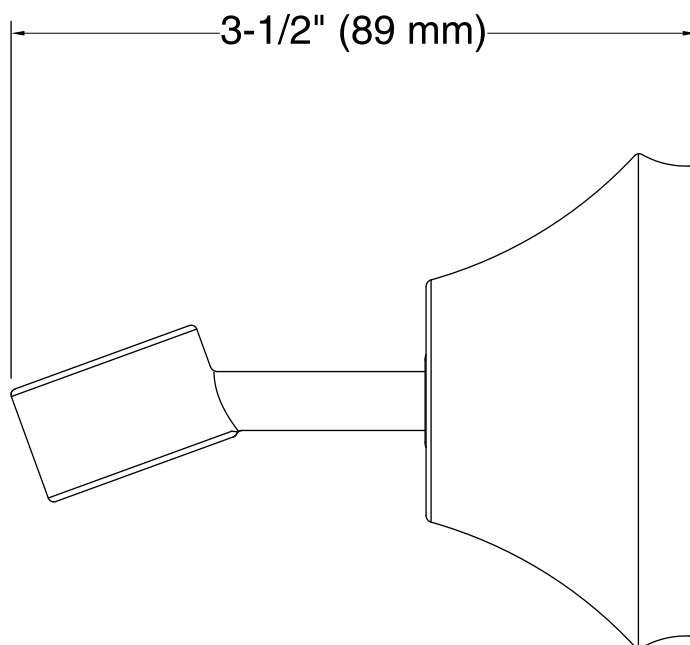

Features

- Bracket pivots and rotates to position handshower at desired angle.
- Coordinates with Forté faucets and accessories.

Material

- Brass construction.
- KOHLER finishes resist corrosion and tarnishing.

Technical Information

All product dimensions are nominal.

Material: Brass

Notes

Install this product according to the installation guide.