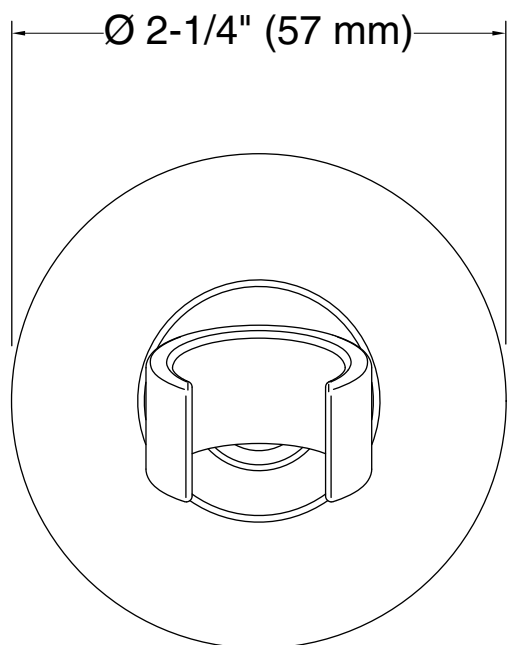

Features

- Bracket pivots and rotates to position handshower at desired angle.
- Coordinates with Forté faucets and accessories.

Material

- Brass construction.
- KOHLER finishes resist corrosion and tarnishing.

Installation

- Wall-mount

Codes/Standards

ASME A112.18.1/CSA B125.1

KOHLER® Faucet Lifetime Limited Warranty

See website for detailed warranty information.

Available Colors/Finishes

Color tiles intended for reference only.

Technical Information

All product dimensions are nominal.

Material: Brass

Notes

Install this product according to the installation guide.