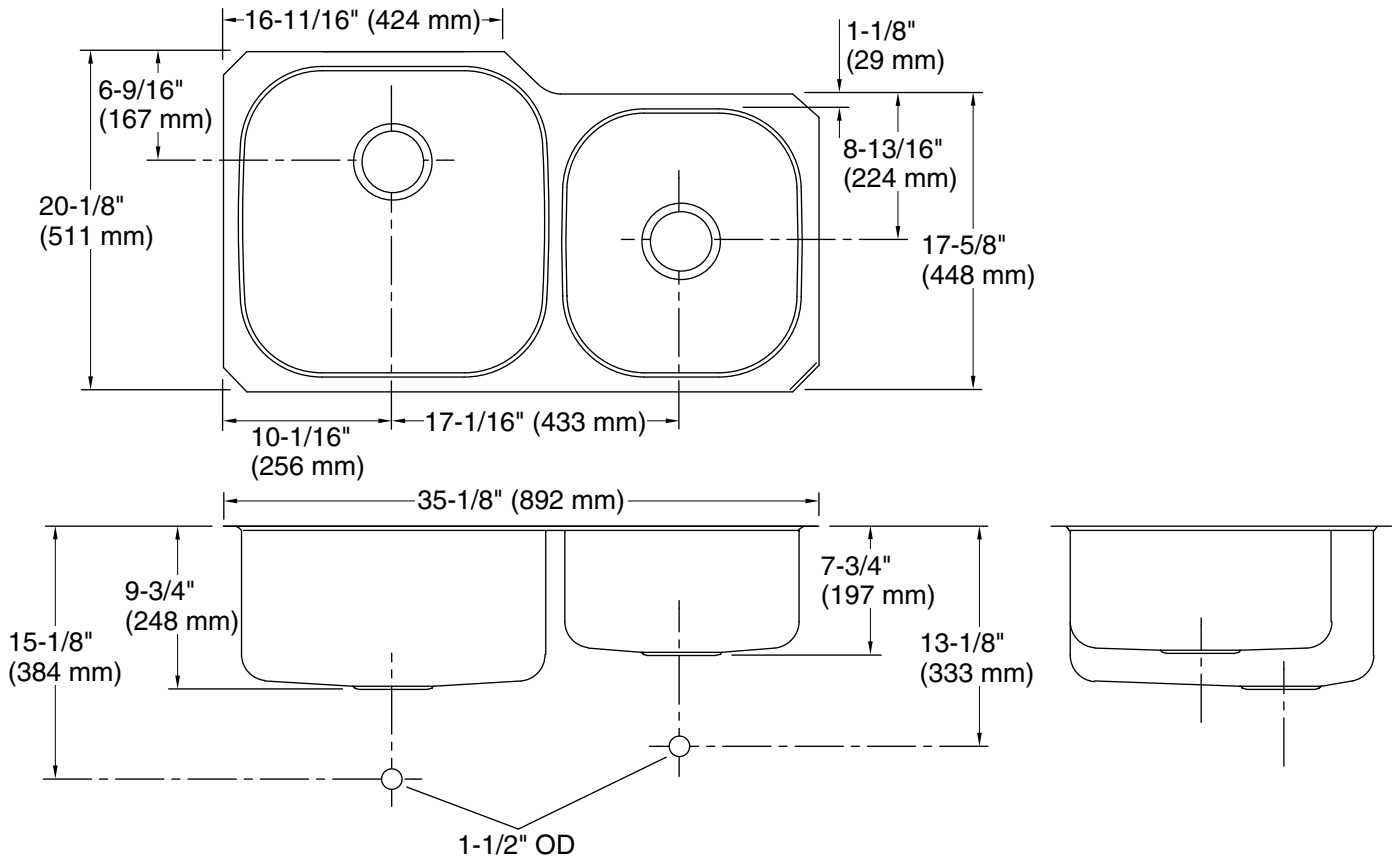

#### Features

- 39-inch minimum base cabinet width.
- Extra-large/medium bowls.
- 9-1/2-inch left depth and 7-1/2-inch right depth.
- No faucet holes.
- SilentShield® sound-absorption technology offers quieter performance.
- Includes installation hardware.

## Technical Information

All product dimensions are nominal.

Bowl configuration:	Off-set X-large/small
Installation:	Under-mount
Min. base cabinet width:	39" (991 mm)
Bowl area (Left):	Length: 17-7/8" (454 mm) Width: 17-7/8" (454 mm) Bowl depth: 9-1/2" (241 mm) Water depth: 9-1/2" (241 mm)
Bowl area (Right):	Length: 13-3/4" (349 mm) Width: 15-3/8" (391 mm) Bowl depth: 7-1/2" (191 mm) Water depth: 7-1/2" (191 mm)
Template:	1217909-7, required, included