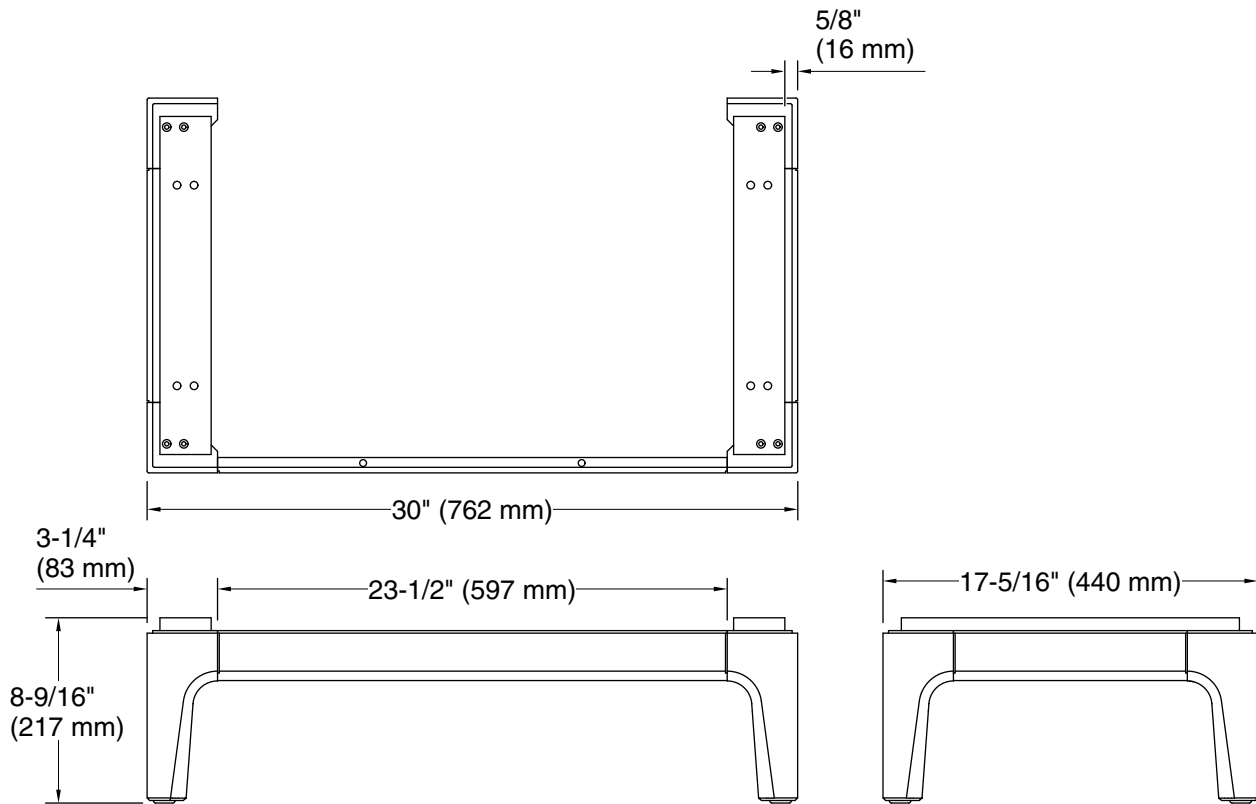

Seer™
30" vanity legs
K-32814-SH2

Features

- Stained-wood legs offer the polished look of furniture in the bathroom.
- For use with Seer 30" K-33552 vanity set.

Material

- Solid wood and moisture-resistant MDF.
- The nature of wood grain can cause variations in stain depth. Our expert craftspeople hand-apply the stain to blend these variations.

Technical Information

All product dimensions are nominal.

Material: Wood, MDF