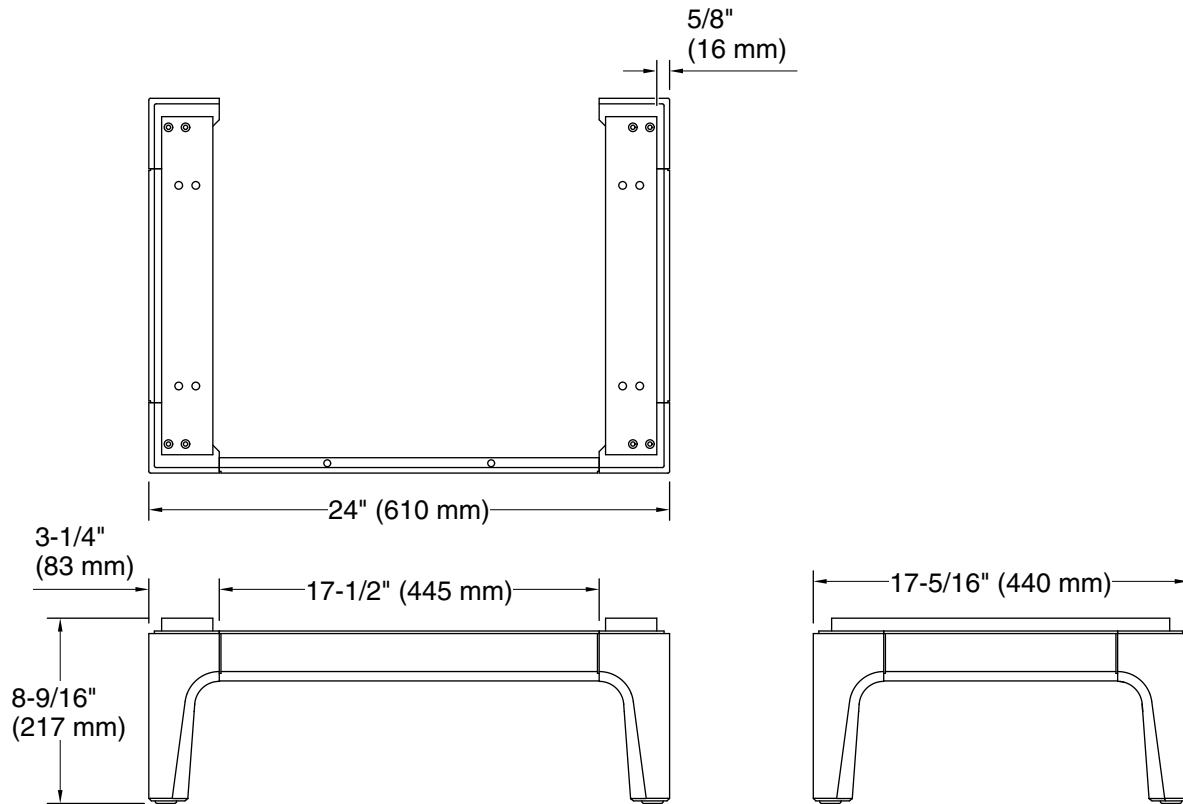

Seer™
24" vanity legs
K-32813-SH1

Features

- Stained-wood legs offer the polished look of furniture in the bathroom.
- For use with Seer 24" K-33551 vanity set or K-33556 linen tower.

Material

- Solid wood and moisture-resistant MDF.
- The nature of wood grain can cause variations in stain depth. Our expert craftspeople hand-apply the stain to blend these variations.

Installation

- Installation hardware included.

Recommended Products/Accessories

- K-33551-ASB
- K-33556-ASB 70" x 24" linen tower

Codes/Standards

EPA TSCA Title VI
CARB P2

**KOHLER® One-Year Limited
Warranty**

See website for detailed warranty information.

Technical Information

All product dimensions are nominal.

Material: Wood, MDF

Notes

Install this product according to the installation instructions.