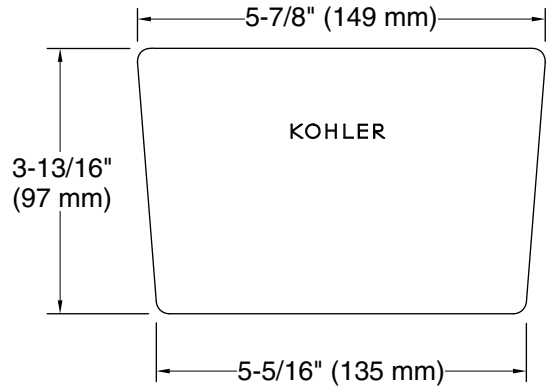

Technical Information

All product dimensions are nominal.

Drain included: No

Notes

Install this product according to the installation guide.