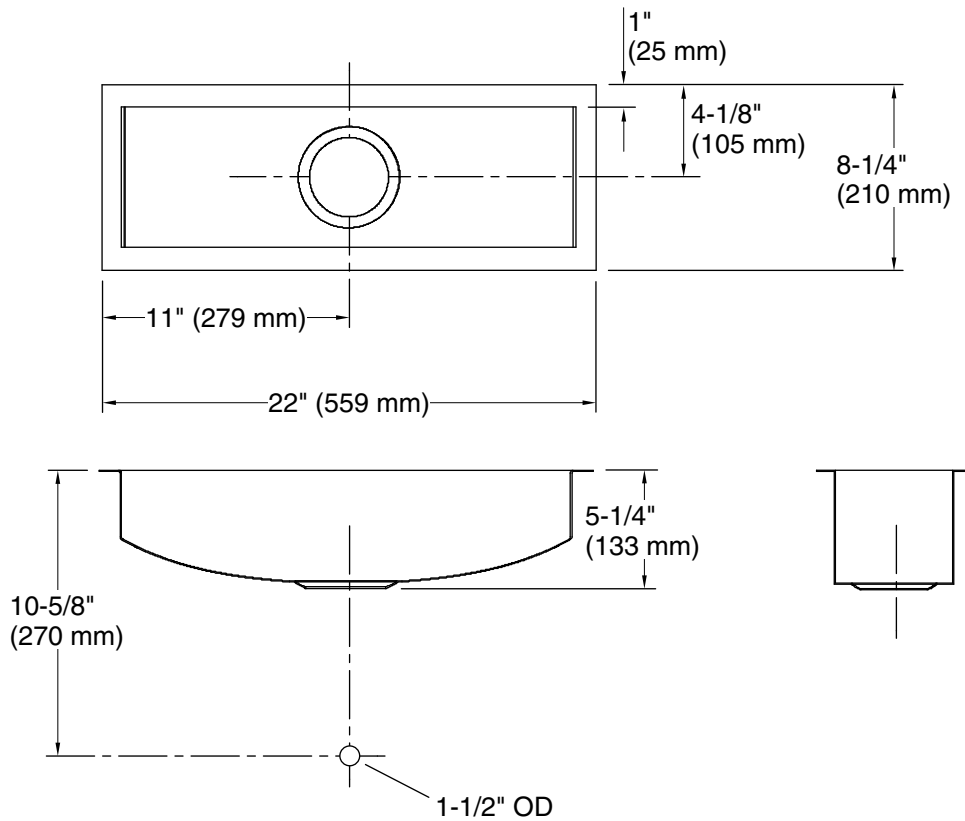

See website for detailed warranty information.

Technical Information

All product dimensions are nominal.

| | |
|--------------------------|--|
| Bowl configuration: | Single |
| Installation: | Undermount |
| Min. base cabinet width: | 24" (610 mm) |
| Bowl area (Only): | Length: 20" (508 mm) Width: 6-1/4" (159 mm) Water depth: 4-7/8" (124 mm) |
| Drain hole: | 3-5/8" (92 mm) |
| Template: | 1022026-7, required, included |