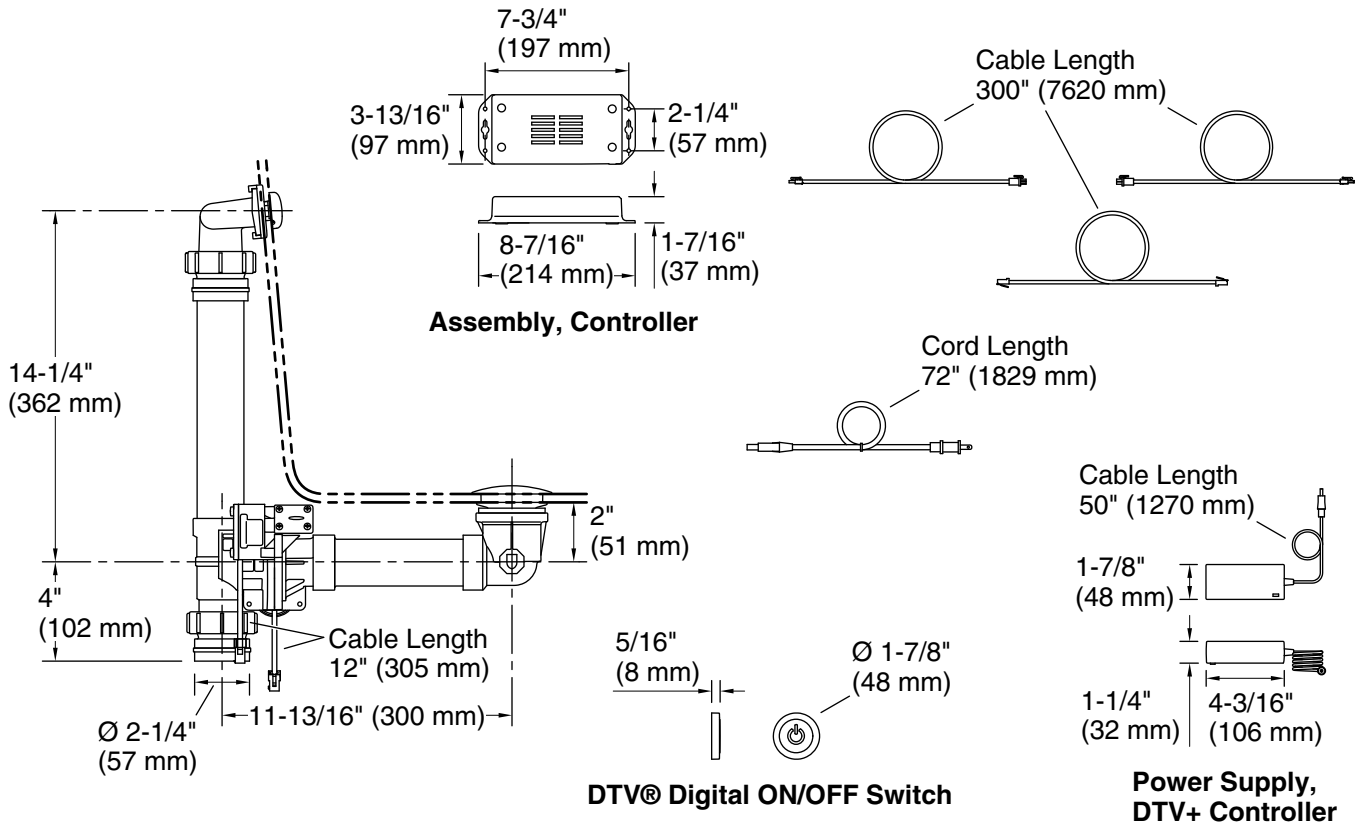

Technical Information

All product dimensions are nominal.

Drain included: Yes

Notes

Install this product according to the installation guide.