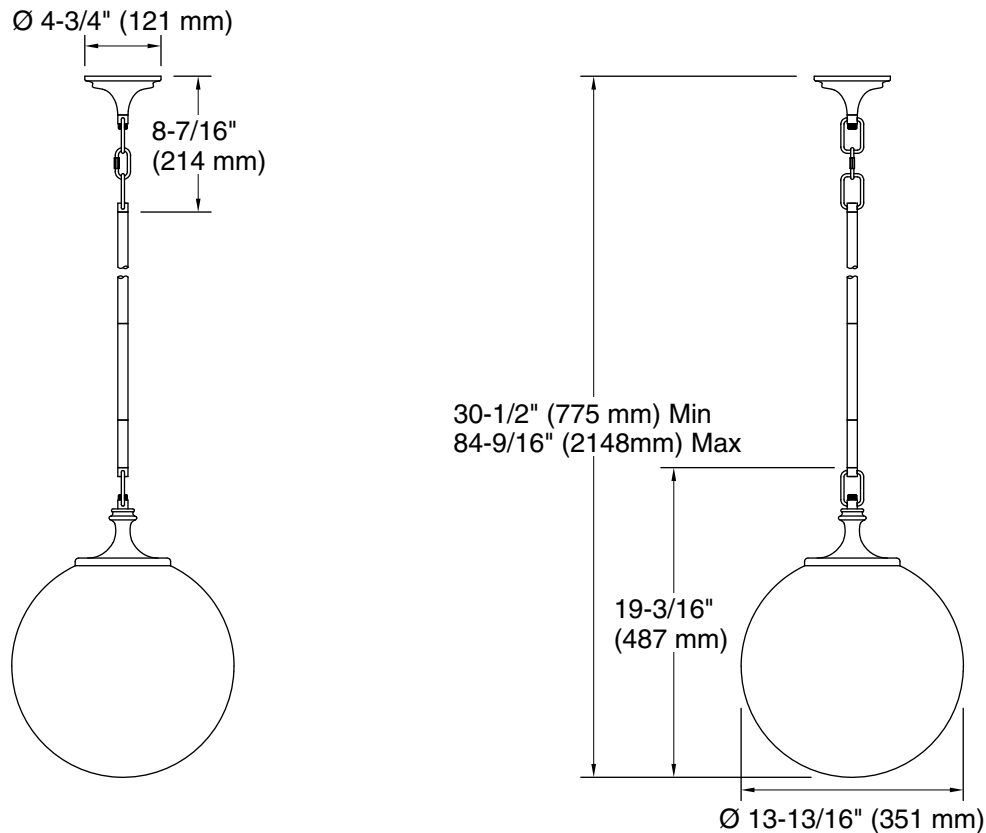

Bellera™
14" one-light pendant
K-31765-PE01

Features

- Globular glass shades extend from rods with flared metal detail in elegant transitional designs suited for any room.
- Coordinates with other products in the Bellera collection.
- Requires bulb with medium (E26) base; type G bulb recommended (sold separately).
- Suitable for damp locations, per UL 1598.

Installation

- Installation hardware included.

Codes/Standards

UL 1598
CSA C22.2 No. 250.0

**KOHLER® Indoor Lighting Fixtures
Limited Warranty**

See website for detailed warranty information.

Required Electrical Service

One circuit required.

120 V, 60 Hz

Technical Information

All product dimensions are nominal.

Material: Steel, Aluminum, Glass

Number of Lights: 1

Lighting Type: Socket-based

Socket Type: E-26 Medium

Number of Shades: 1

Hanging Type: Downrod

Downrod Detail: 1 x 3" (76 mm), 1 x 6" (152 mm), 1 x 12" (305 mm), 2 x 18" (457 mm)

Height: 30-1/2" (774 mm) - 84-1/2" (2146 mm)