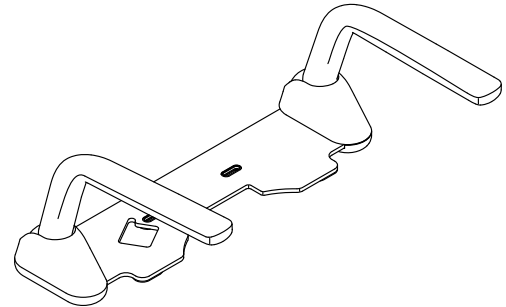

Features

- 18" (457 mm) width between arms provides room for user to sit comfortably
- Arms can be easily raised to upright position when not in use
- 530 lb total weight capacity
- Easily installs between toilet bowl and seat – no need for mounting to wall or floor
- Easy-to-clean textured coating extends length of arm supports for positive grip and user comfort
- Fits select one- and two-piece KOHLER® toilets; not compatible with KOHLER® smart toilets

Material

- Durable metal construction

Installation

- Easy installation – no special tools required
- For residential use only

Recommended Products/Accessories

- K-3551 Two-piece elongated toilet, 1.28 gpf
- K-20197 Two-piece elongated toilet with skirted trapway, 1.28 gpf
- K-20197-RA Two-piece elongated toilet with skirted trapway, 1.28 gpf
- K-20198 ContinuousClean XT two-piece elongated toilet with skirted trapway, 1.28 gpf
- K-45989 The Complete Solution® two-piece elongated toilet, dual-flush
- K-5310 Two-piece elongated toilet with skirted trapway, 1.28 gpf
- K-5310-RA Two-piece elongated toilet with skirted trapway, 1.28 gpf
- K-31621 Two-piece elongated toilet, 1.28 gpf
- K-31621-RA Two-piece elongated toilet, 1.28 gpf
- K-3814 Two-piece elongated toilet with skirted trapway, 1.28 gpf
- K-3814-RA Two-piece elongated toilet with skirted trapway, 1.28 gpf
- K-5709 ContinuousClean XT two-piece elongated toilet with skirted trapway, 1.28 gpf
- K-3837 Two-piece elongated toilet, 1.28 gpf
- K-3837-RA Two-piece elongated toilet, 1.28 gpf
- K-20450 Two-piece elongated toilet with skirted trapway, 1.28 gpf
- K-20450-RA Two-piece elongated toilet with skirted trapway, 1.28 gpf
- K-90097 ContinuousClean two-piece elongated toilet with skirted trapway, 1.28 gpf

Technical Information

All product dimensions are nominal.

Material: Metal

Notes

Install this product according to the installation instructions.