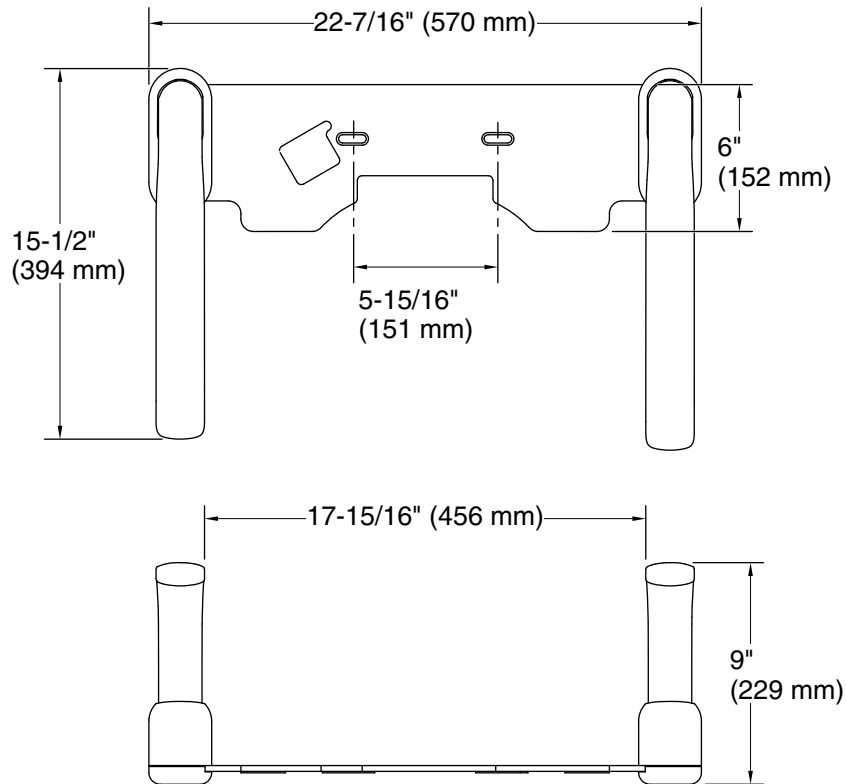

Features

- 18" (457 mm) width between arms provides room for user to sit comfortably
- Arms can be easily raised to upright position when not in use
- 530 lb total weight capacity
- Easily installs between toilet bowl and seat – no need for mounting to wall or floor
- Easy-to-clean textured coating extends length of arm supports for positive grip and user comfort
- Fits select one- and two-piece KOHLER® toilets; not compatible with KOHLER® smart toilets

Material

- Durable metal construction

Installation

- Easy installation – no special tools required
- For residential use only

Recommended Products/Accessories

- K-3551 Two-piece elongated toilet, 1.28 gpf
- K-20197 Two-piece elongated toilet with skirted trapway, 1.28 gpf
- K-20197-RA Two-piece elongated toilet with skirted trapway, 1.28 gpf
- K-20198 ContinuousClean XT two-piece elongated toilet with skirted trapway, 1.28 gpf
- K-45989 The Complete Solution® two-piece elongated toilet, dual-flush
- K-5310 Two-piece elongated toilet with skirted trapway, 1.28 gpf
- K-5310-RA Two-piece elongated toilet with skirted trapway, 1.28 gpf
- K-31621 Two-piece elongated toilet, 1.28 gpf
- K-31621-RA Two-piece elongated toilet, 1.28 gpf
- K-3814 Two-piece elongated toilet with skirted trapway, 1.28 gpf
- K-3814-RA Two-piece elongated toilet with skirted trapway, 1.28 gpf
- K-5709 ContinuousClean XT two-piece elongated toilet with skirted trapway, 1.28 gpf
- K-3837 Two-piece elongated toilet, 1.28 gpf
- K-3837-RA Two-piece elongated toilet, 1.28 gpf
- K-20450 Two-piece elongated toilet with skirted trapway, 1.28 gpf
- K-20450-RA Two-piece elongated toilet with skirted trapway, 1.28 gpf
- K-90097 ContinuousClean two-piece elongated toilet with skirted trapway, 1.28 gpf

Technical Information

All product dimensions are nominal.

Material: Metal

Notes

Install this product according to the installation instructions.