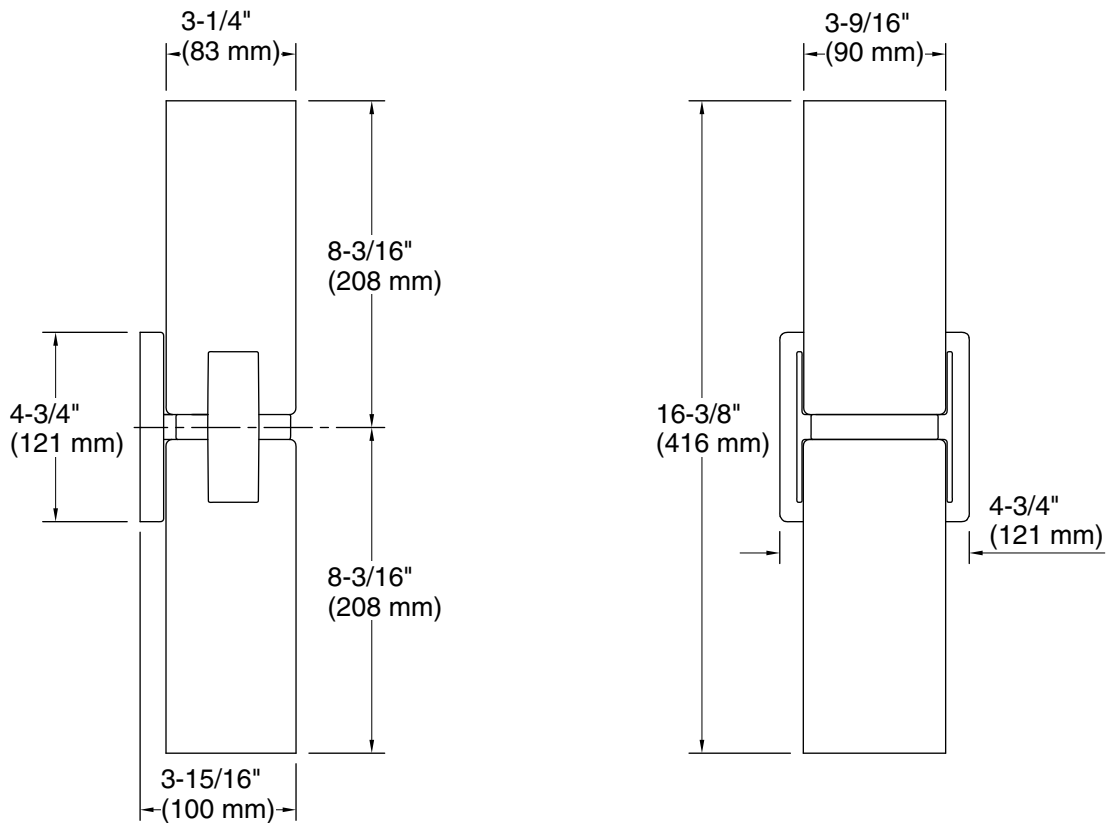

Required Electrical Service

One circuit required.

120 V, 60 Hz

Technical Information

All product dimensions are nominal.

Installation Type:	Wall-mount
Material:	Glass, Steel, Aluminum, Zinc
Number of Lights:	2
Lighting Type:	Socket-based
Socket Type:	E-26 Medium
Number of Shades:	2
Shade Type:	Frosted Glass

Notes

Install this product according to the installation instructions.