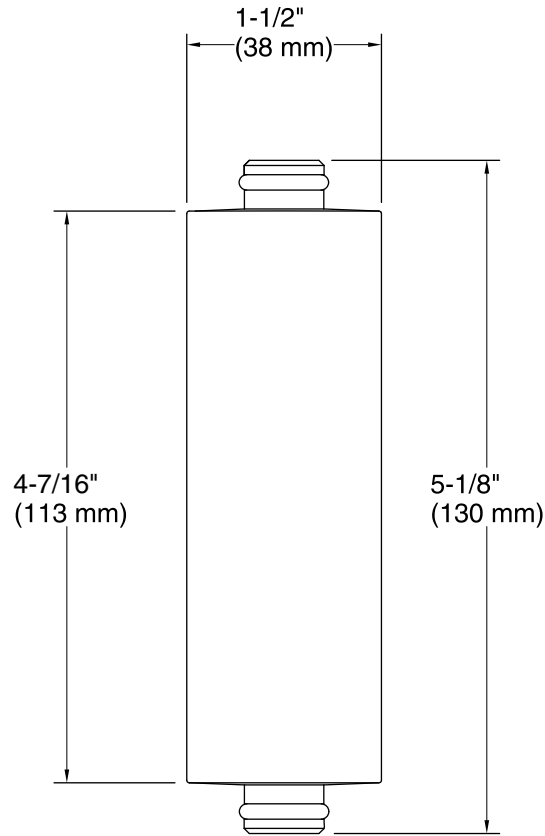

Technical Information

All product dimensions are nominal.

Drain included: No

Notes

Install this product according to the installation instructions.

Replace filter cartridge every 6 months.