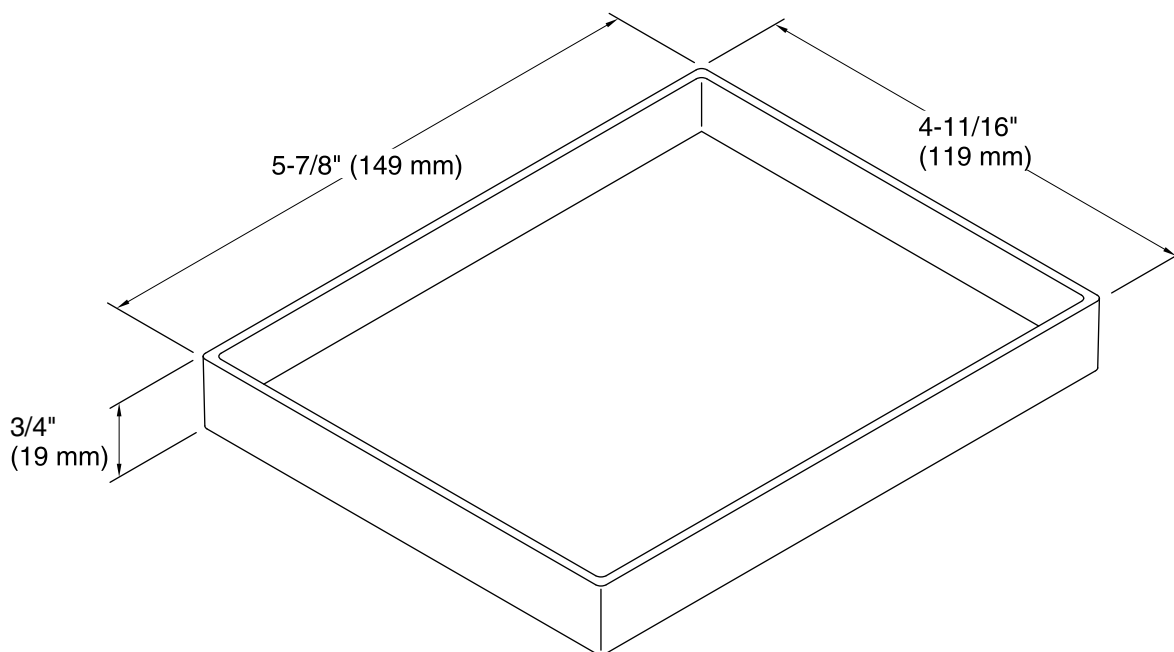

## Features

- Tray with rim provides wall-mounted shelf storage for bath items.
- Fits securely on Draft frames, hotelier, and toilet tissue holder (sold separately).
- Pair with other Draft components including trays, containers, and hooks (sold separately).
- Durable composite material.
- Coordinates with other products in the Draft collection.

## Technical Information

All product dimensions are nominal.

Material: Plastic, Silicone