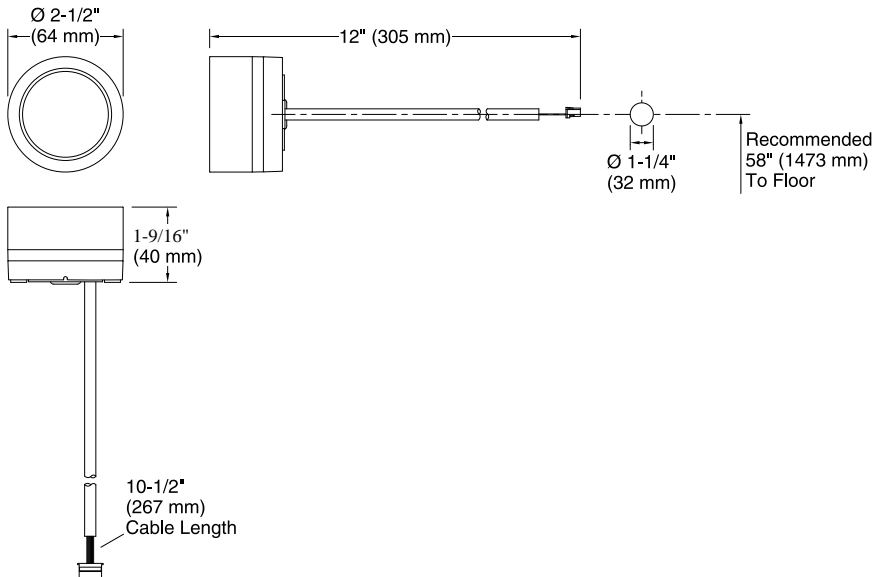

Technical Information

All product dimensions are nominal.

Drain included:	No
Bluetooth® range:	32 ft (9.8 m)
Bluetooth® version:	4.1
Max. Ambient temp:	140°F (60°C)
Min. Operating temp:	86°F (30°C)
Max. Operating temp:	120°F (48.9°C)
Max. Relative humidity condensing:	100%