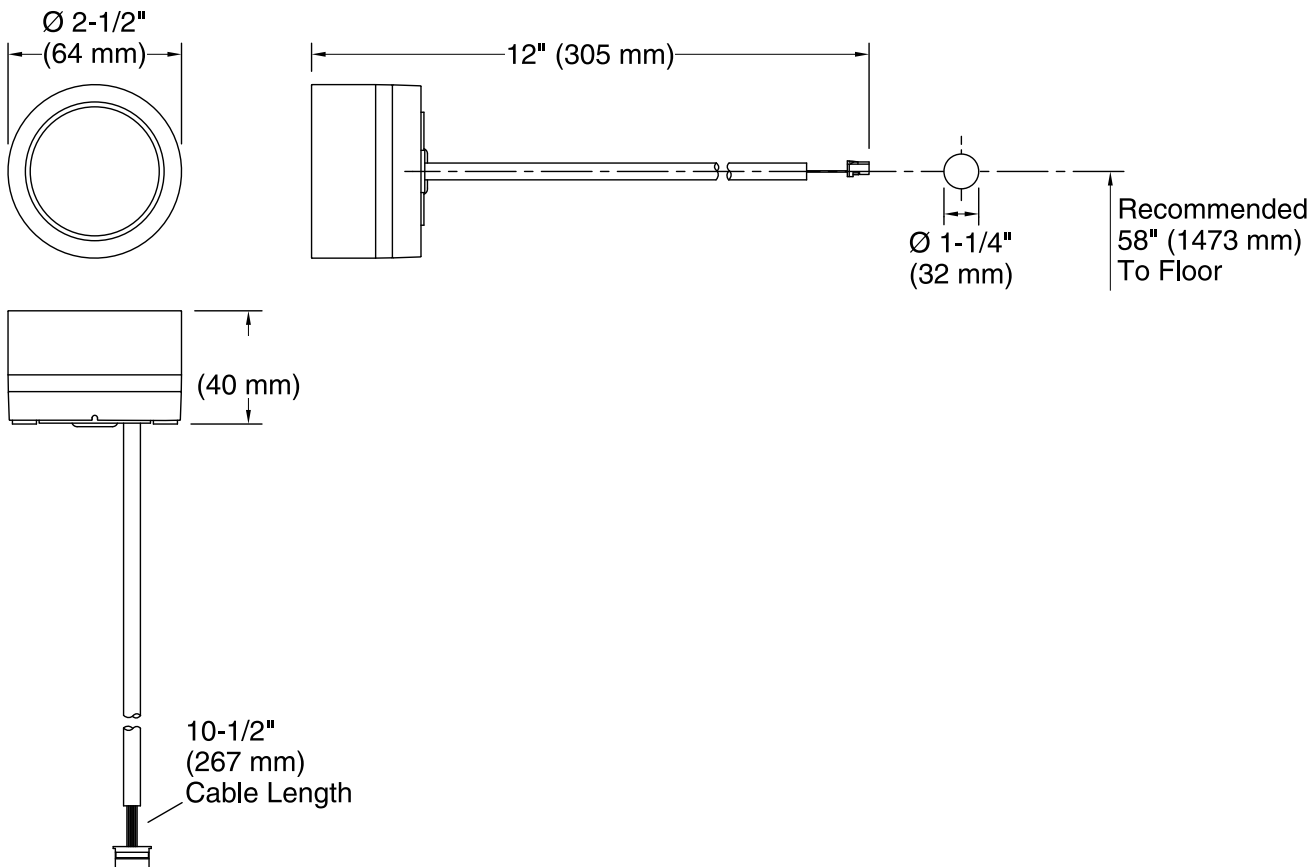

### Technical Information

All product dimensions are nominal.

Drain included:	No
Bluetooth® range:	32 ft (0.8 m)
Bluetooth® version:	4.1
Max. Ambient temp:	140°F (60°C)
Min. Operating temp:	86°F (30°C)
Max. Operating temp:	120°F (48.9°C)
Max. Relative humidity condensing:	100%