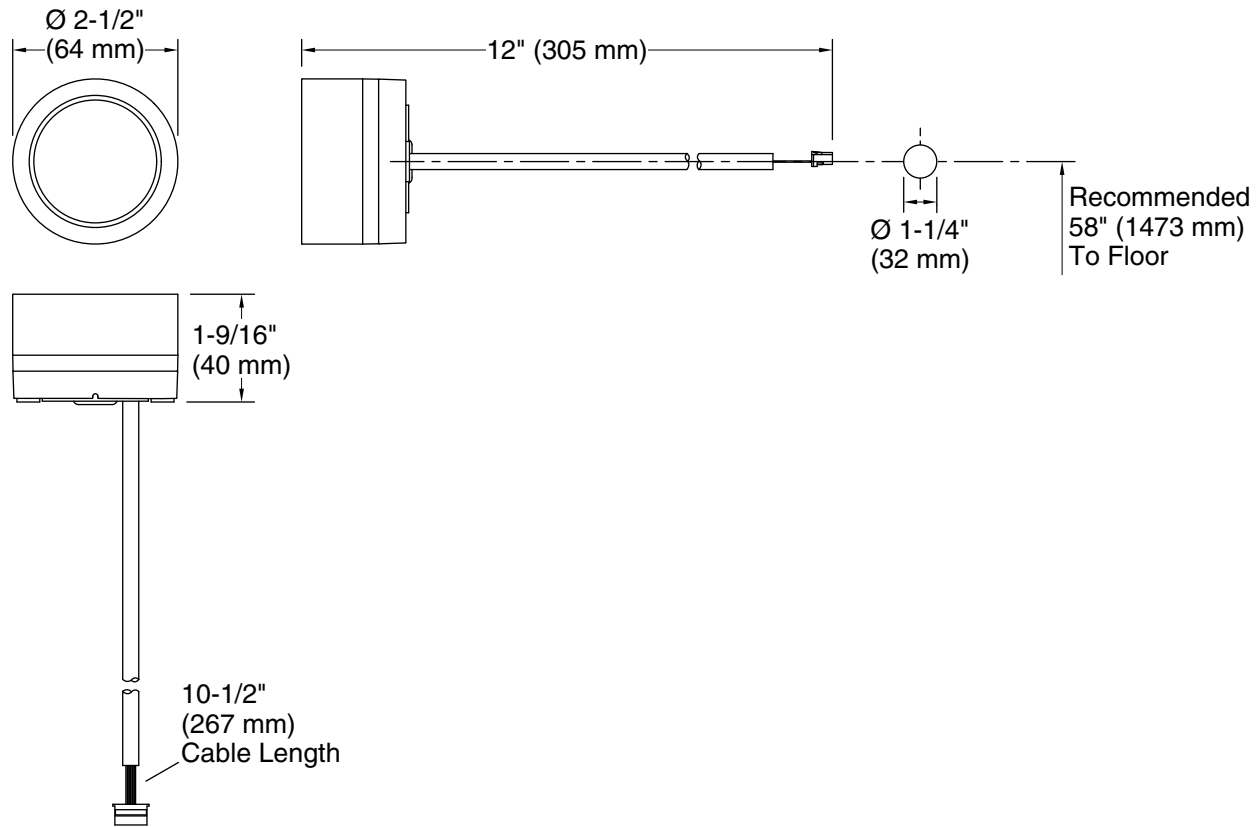

### Technical Information

All product dimensions are nominal.

Drain included:	No
Bluetooth® range:	32 ft (0.8 m)
Bluetooth® version:	4.1
Max. Ambient temp:	140°F (60°C)
Min. Operating temp:	86°F (30°C)
Max. Operating temp:	120°F (48.9°C)
Max. Relative humidity condensing:	100%