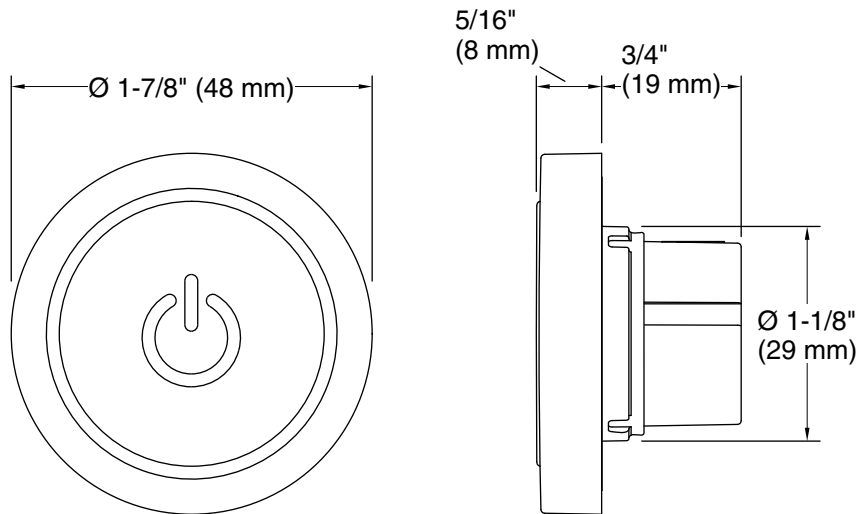

Color tiles intended for reference only.

Color	Code	Description
	CP	Polished Chrome

Technical Information

All product dimensions are nominal.

Drain included: No
Max. Ambient temp: 104°F (40°C)
Min. Operating temp: 86°F (30°C)
Max. Operating temp: 120°F (48.9°C)
Max. Relative humidity condensing: 100%