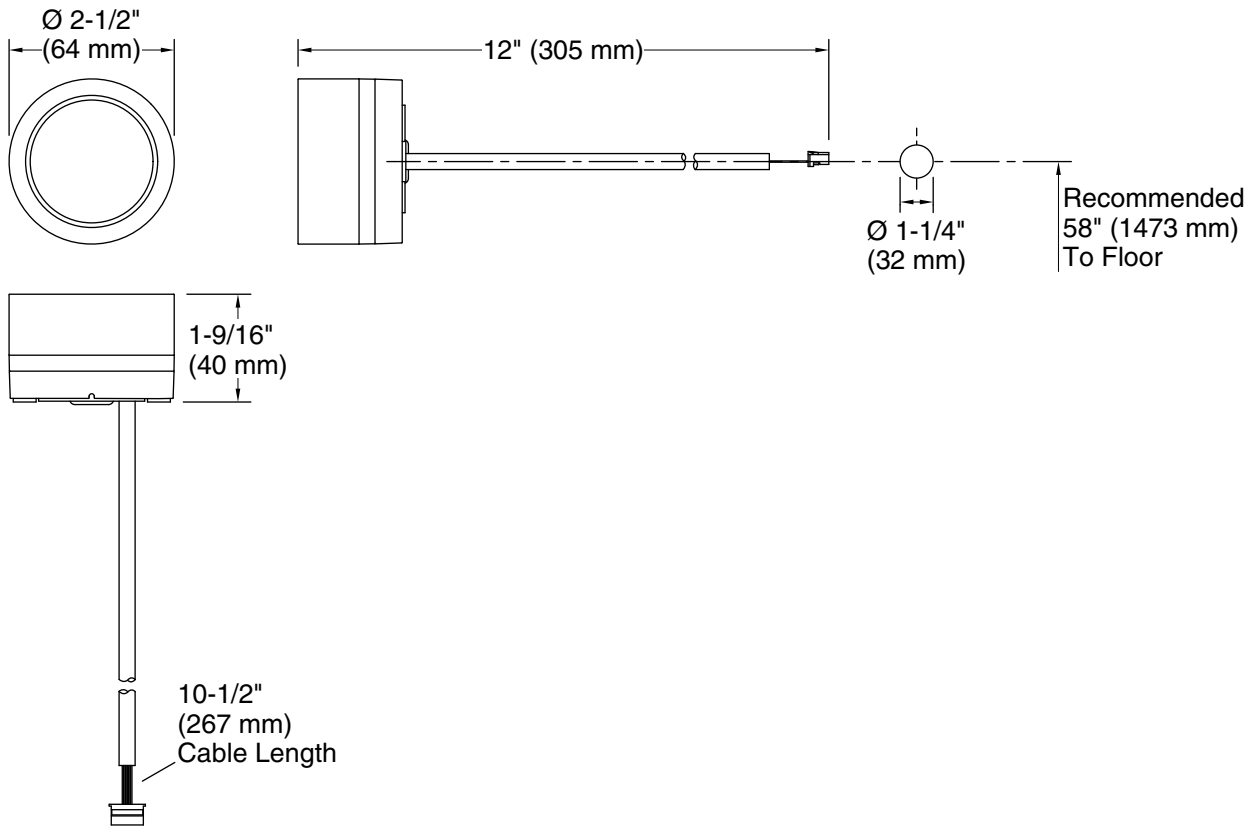

Available Colors/Finishes

Color tiles intended for reference only.

Color	Code	Description
-------	------	-------------

	CP	Polished Chrome
--	----	-----------------

Technical Information

All product dimensions are nominal.