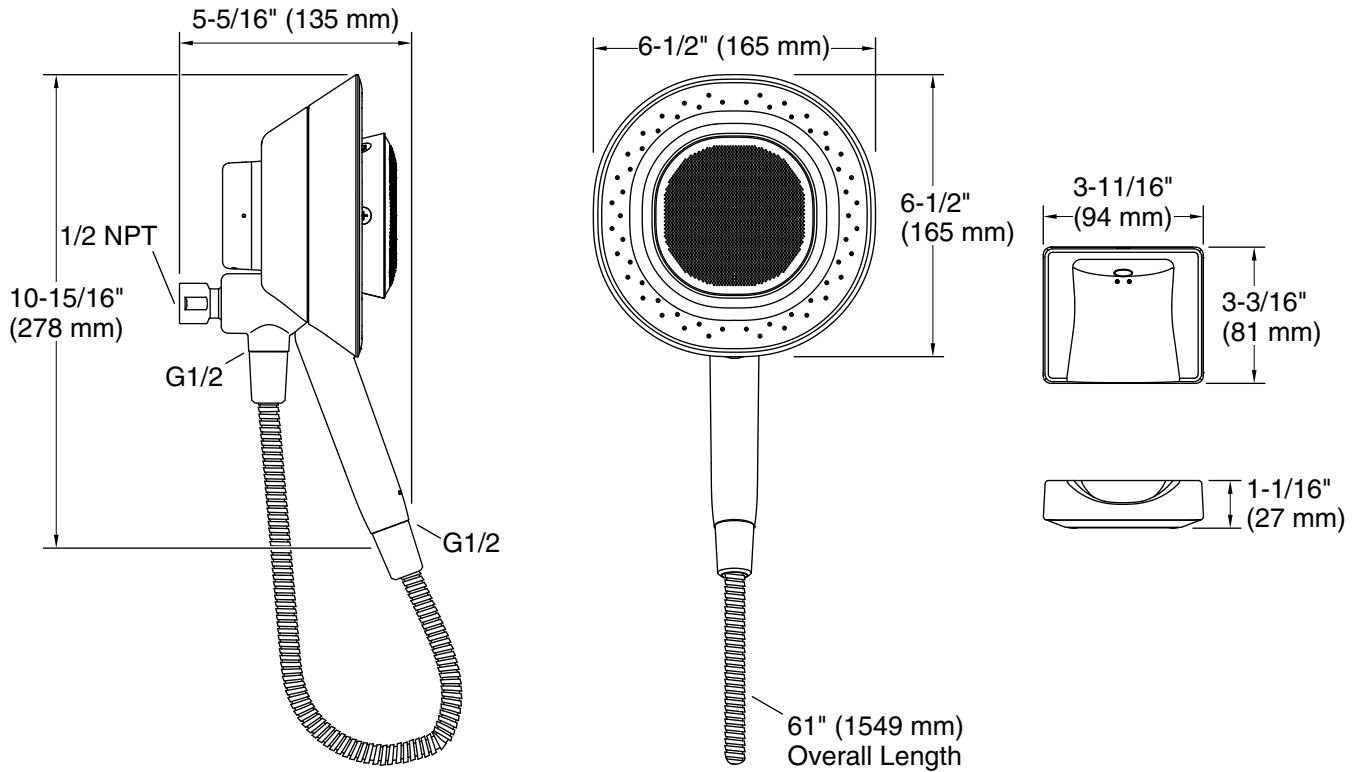

**Technical Information**

All product dimensions are nominal.

Power source: Battery - DC, not included

Electrical component Speaker: 10 W rating:

Amplifier channels: 1 at 10 W per channel

**Handshower:**

Rated maximum flow: 1.75 gal/min (6.6 l/min)