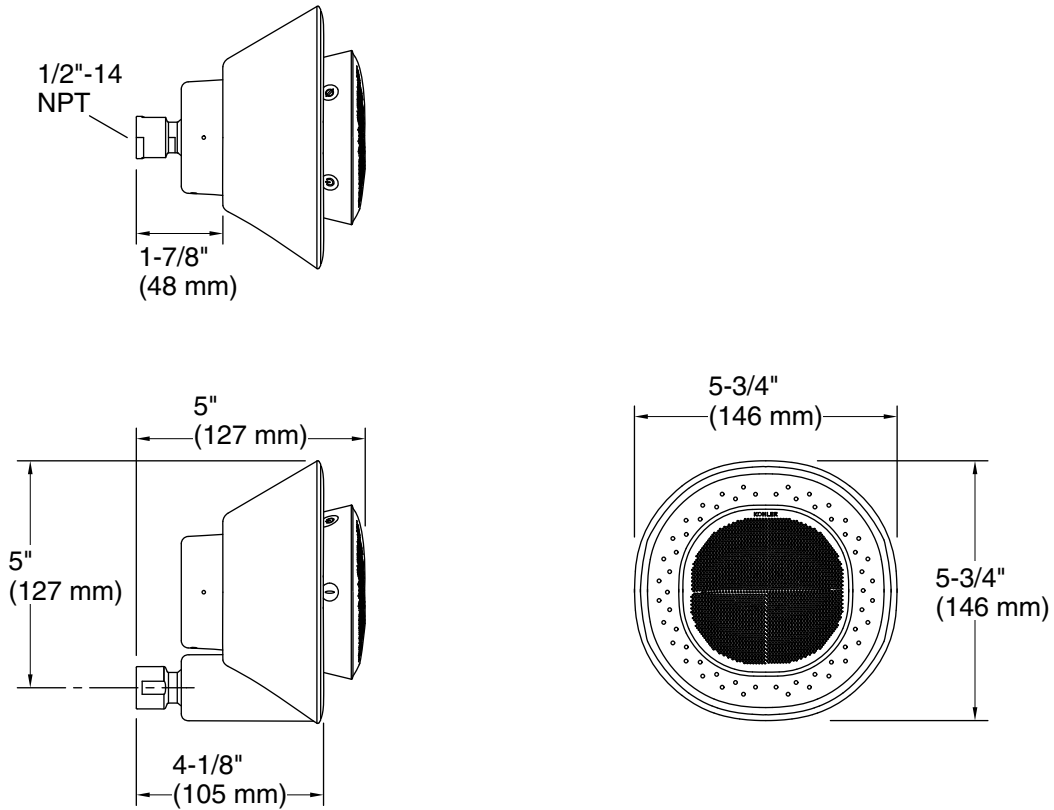

THE BOLD LOOK  
OF **KOHLER**®

**KOHLER** Faucets Showerhead and wireless speaker with Amazon Alexa  
**Moxie®**  
**K-28238-GKA**

**Technical Information**

All product dimensions are nominal.  
 Power source: Battery - DC, not included  
 Electrical component rating: Speaker: 10 W  
 Amplifier channels: 1 at 10 W per channel  
 Charge voltage: USB 5 V  
 Charge time: 3 hours  
 Usage time: 5 hours  
 Bluetooth® range: 32.8 ft (0.8 m)  
 Bluetooth® version: 5.0  
 Max. Ambient temp: 140°F (60°C)  
 Signal to noise ratio: >70 dB