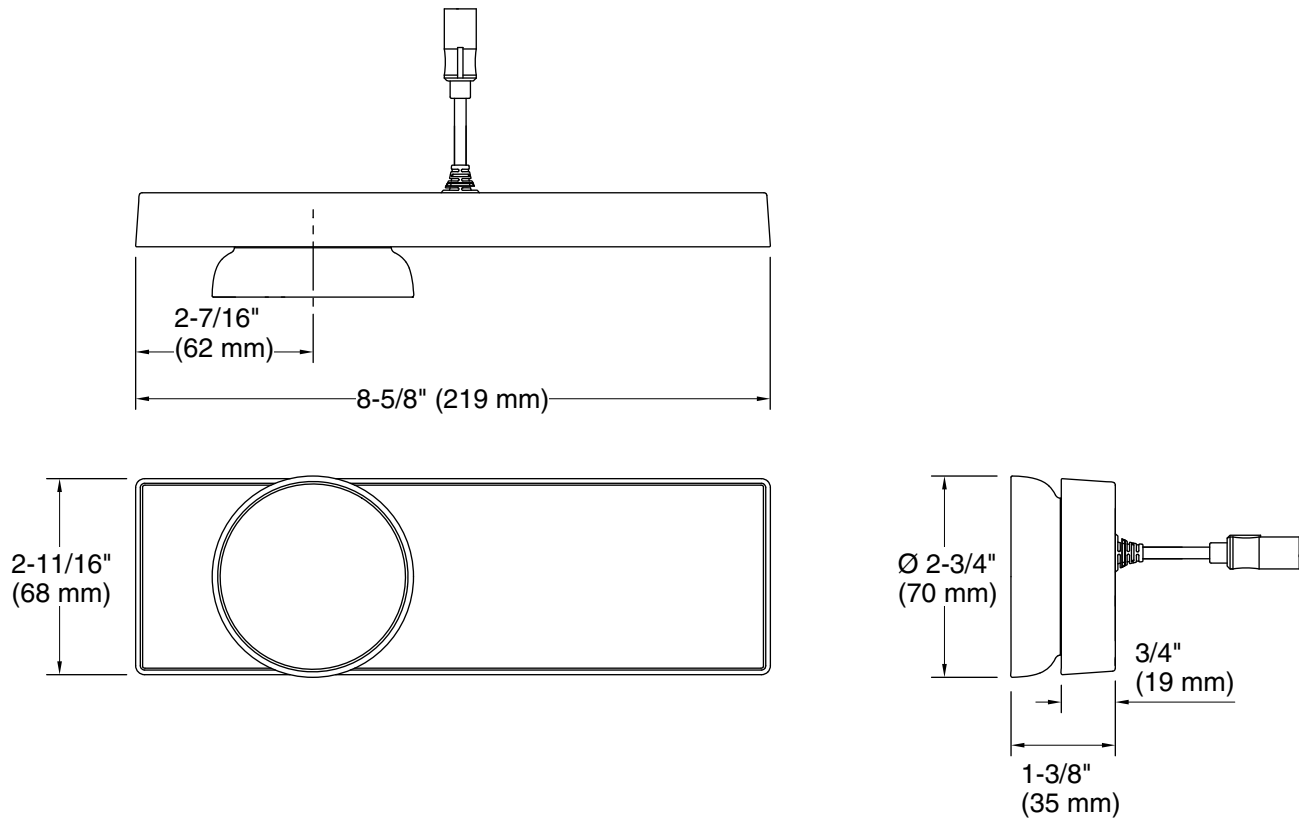

Technical Information

All product dimensions are nominal.

Drain included: No

Cable length: Data, 32 ft (9.8 m)

Max. Ambient temp: 104°F (40°C)

Notes

Install this product according to the installation instructions.