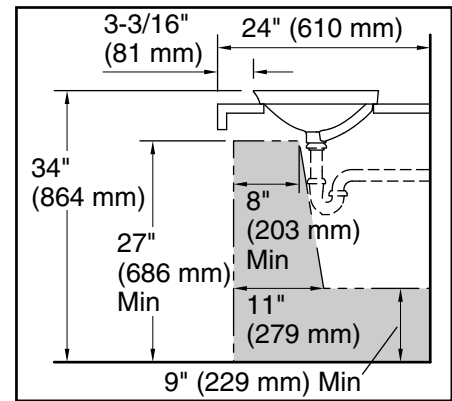

Available Colors/Finishes

Color tiles intended for reference only.

Color Code Description

■ 0 White

Recommended ADA Installation

Technical Information

All product dimensions are nominal.

Bowl configuration:	Single
Installation:	Semi-recessed
Min. base cabinet width:	20" (508 mm)
Bowl area (Center):	Length: $16\text{-}7/16"$ (418 mm) Width: $16\text{-}7/16"$ (418 mm) Bowl depth: $5\text{-}3/16"$ (132 mm) Water depth: $5\text{-}3/16"$ (132 mm)
With overflow:	No
Drain hole:	$1\text{-}3/4"$ (45 mm)
Template:	Drop-in, 1527650-7, required, included