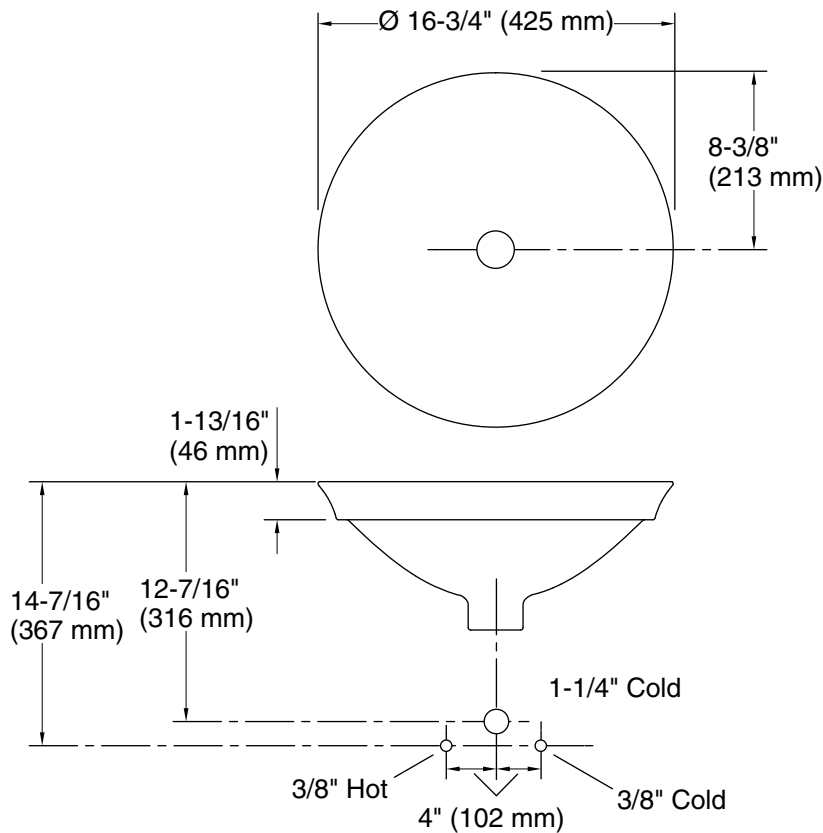

Available Colors/Finishes

Color tiles intended for reference only.

Color Code Description

■ 0 White

Recommended ADA Installation

Technical Information

All product dimensions are nominal.

Bowl configuration:	Single
Installation:	Semi-recessed
Min. base cabinet width:	20" (508 mm)
Bowl area (Center):	Length: $16\text{-}7/16"$ (418 mm) Width: $16\text{-}7/16"$ (418 mm) Bowl depth: $5\text{-}3/16"$ (132 mm) Water depth: $5\text{-}3/16"$ (132 mm)
With overflow:	No
Drain hole:	$1\text{-}3/4"$ (45 mm)
Template:	Drop-in, 1527650-7, required, included