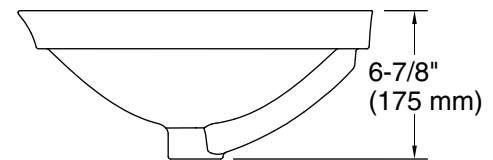

Available Colors/Finishes

Color tiles intended for reference only.

Color Code Description

■ 0 White

Recommended ADA Installation

Technical Information

All product dimensions are nominal.

Bowl configuration:	Single
Installation:	Semi-recessed
Min. base cabinet width:	20" (508 mm)
Bowl area (Center):	Length: $16\text{-}7/16"$ (418 mm) Width: $16\text{-}7/16"$ (418 mm) Bowl depth: $5\text{-}3/16"$ (132 mm) Water depth: $5\text{-}3/16"$ (132 mm)
With overflow:	No
Drain hole:	$1\text{-}3/4"$ (45 mm)
Template:	Drop-in, 1527650-7, required, included