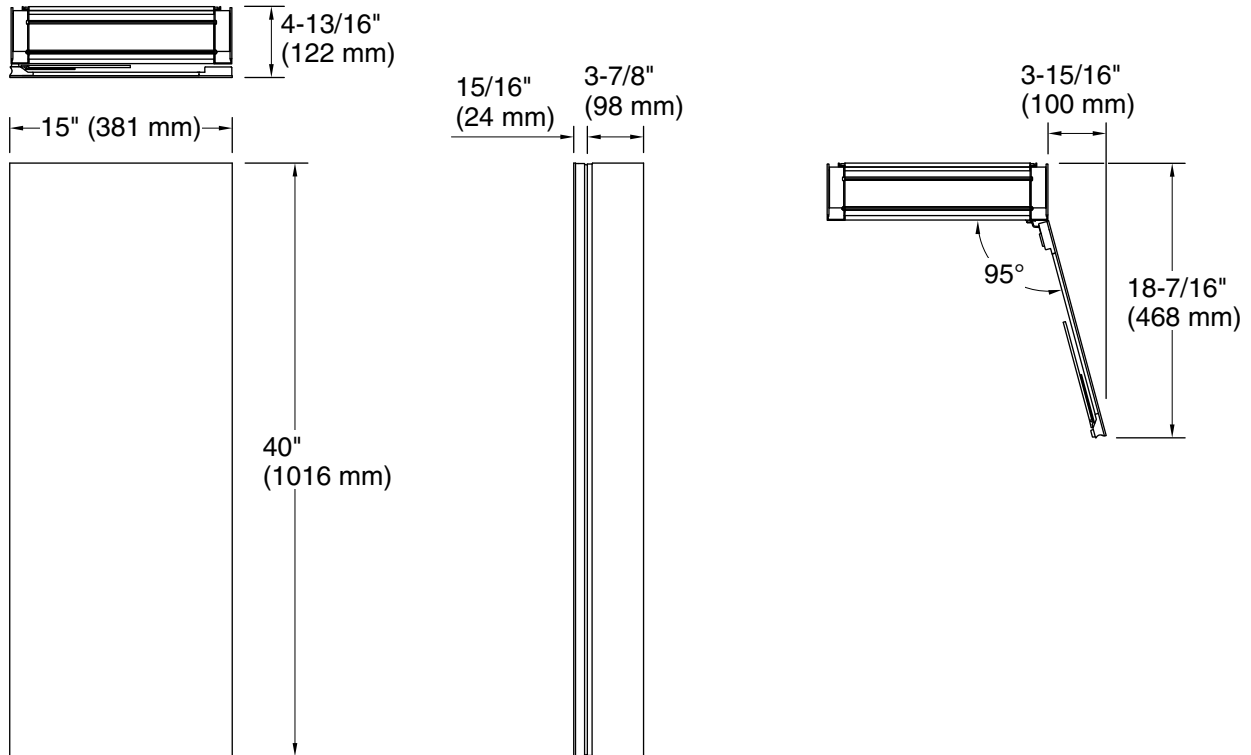

Technical Information

All product dimensions are nominal.

Notes

Install this product according to the installation instructions.

CAUTION: Risk of property damage. For surface mounting, use anchors (not provided) rated for the loaded weight of this product. Refer to the anchor manufacturer's instructions.

When determining the height of the medicine cabinet, ensure the mirrored door will clear all obstacles (such as a faucet). A minimum distance of 3" (76 mm) is required.