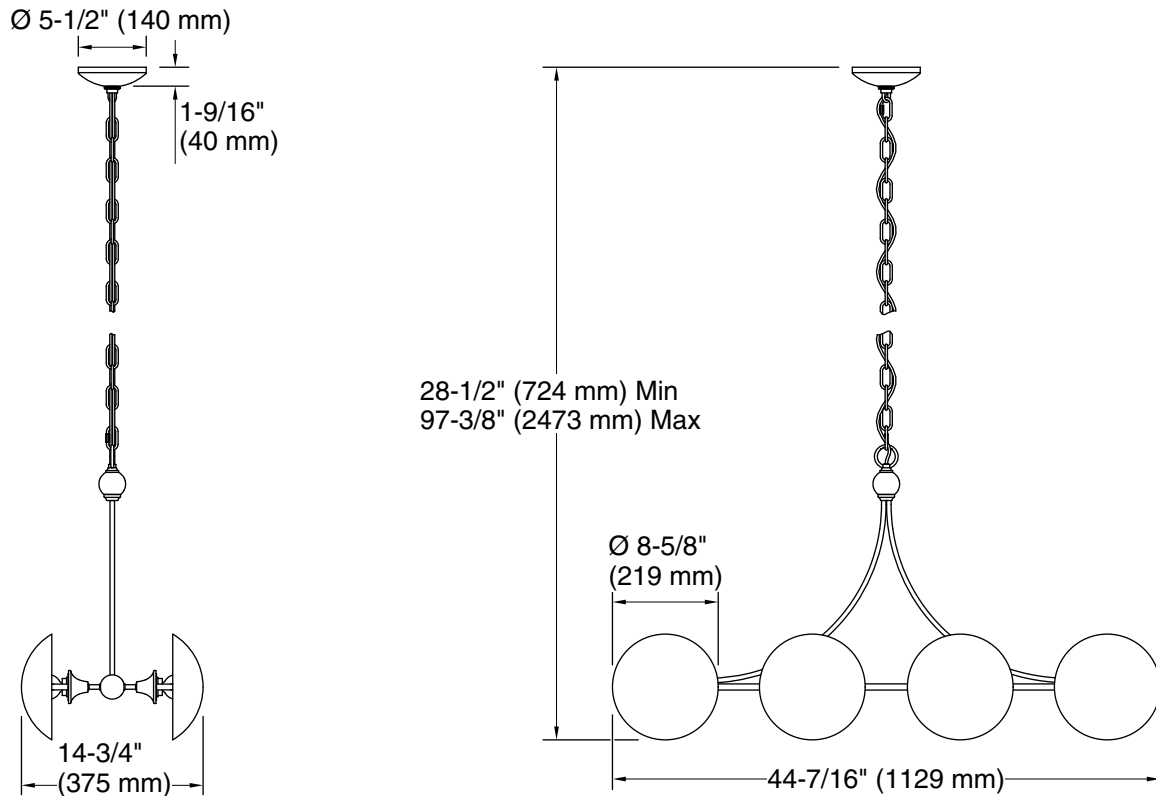

Features

- A combination of simple, elegant forms, and its pivoting shade reinterprets timeless Art Deco style for a modern setting
- Dome-shaped metal shade that pivots so you can direct the lamp's illumination in almost any direction
- This collection is at home in primarily modern interiors
- A great piece for almost any space — perfect over a large island or dining table
- Candelabra base (E12) socket, works best with clear or frosted candelabra type G bulbs (sold separately)
- Suitable for damp locations, per UL 1598

Required Electrical Service

One dedicated circuit required.

Lights: 120 V, 12 A, 60 Hz

Technical Information

All product dimensions are nominal.

Installation Type: Ceiling-mount

Material: Steel, Aluminum, Brass

Number of Lights: 8

Lighting Type: Socket-based

Socket Type: E-12 Candelabra

Number of Shades: 8

Shade Type: Metal

Hanging Type: Chain

Height: $28\text{-}1/2''$ (724 mm) - $97\text{-}3/8''$ (2474 mm)

Electrical component rating: Socket Rating: 60 Hz, 60 W