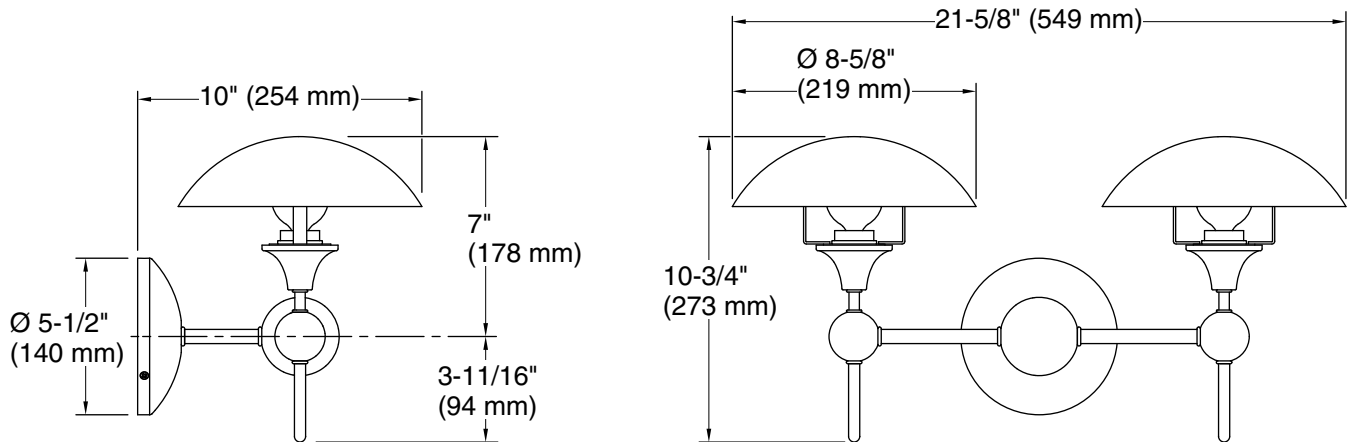

Features

- A combination of simple, elegant forms, and its pivoting shade reinterprets timeless Art Deco style for a modern setting
- Dome-shaped metal shade that pivots so you can direct the lamp's illumination in almost any direction
- This collection is at home in primarily modern interiors
- A great piece for almost any space — especially over a double-vanity sink, guest bath, powder room, or hallway
- Candelabra base (E12) socket, works best with clear or frosted candelabra type G bulbs (sold separately)
- Suitable for damp locations, per UL 1598

Required Electrical Service

One dedicated circuit required.

Lights: 120 V, 12 A, 60 Hz

Technical Information

All product dimensions are nominal.

Installation Type: Wall-mount

Material: Steel, Aluminum, Brass

Number of Lights: 2

Lighting Type: Socket-based

Socket Type: E-12 Candelabra

Number of Shades: 2

Shade Type: Metal

Electrical component Socket Rating: 60 Hz, 60 W
rating: