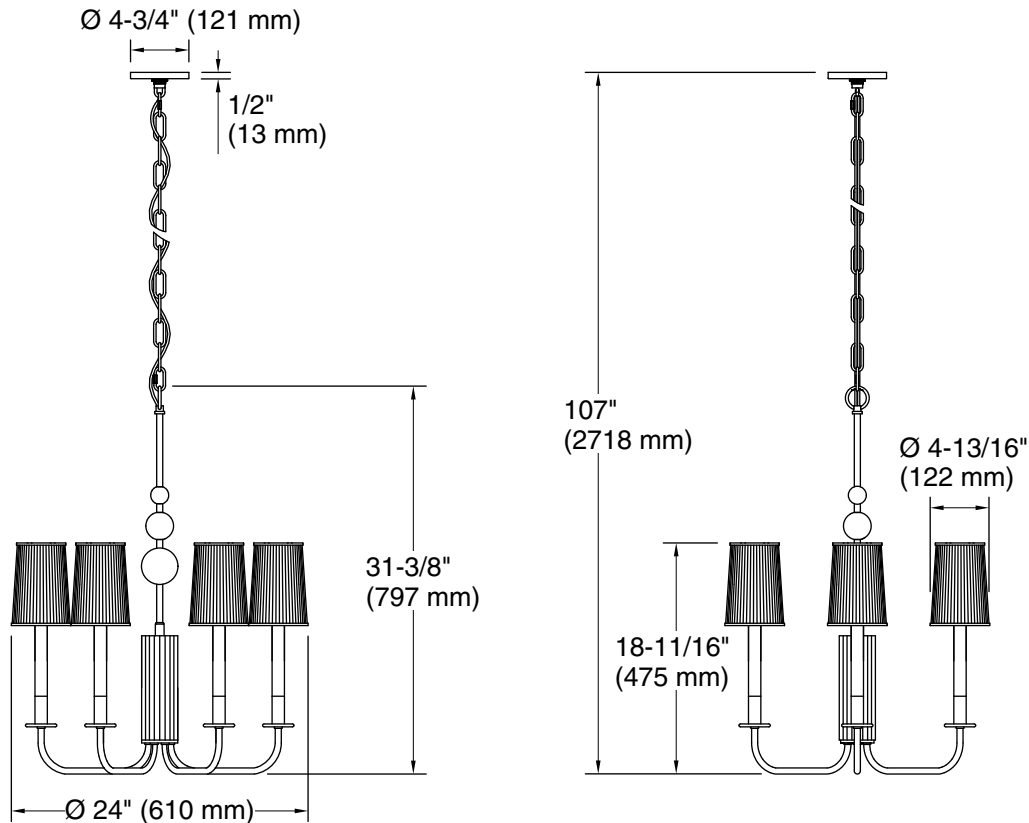

Features

- Scalloped metal center with orb accents is surrounded by candlestick fixtures and delicate matte ribbed glass shades for dramatic elegance.
- A great piece for almost any space — especially in a foyer or dining room.
- Candelabra base (E12) socket, works best with B10 or B11 bulb (sold separately).
- Suitable for damp locations, per UL 1598.

- Installation hardware included.

Codes/Standards

UL 1598
CSA C22.2 No. 250

KOHLER® Indoor Lighting Fixtures Limited Warranty

See website for detailed warranty information.

Required Electrical Service

One circuit required.

120 V, 60 Hz

Technical Information

All product dimensions are nominal.

| | |
|-------------------|--|
| Material: | Steel, Brass, Glass |
| Number of Lights: | 6 |
| Lighting Type: | Socket-based |
| Socket Type: | E-12 Candelabra |
| Number of Shades: | 6 |
| Shade Type: | Glass - frosted |
| Hanging Type: | Chain |
| Height: | $33\text{-}7/16\text{''}$ (849 mm) - $105\text{-}7/16\text{''}$ (2678 mm) |