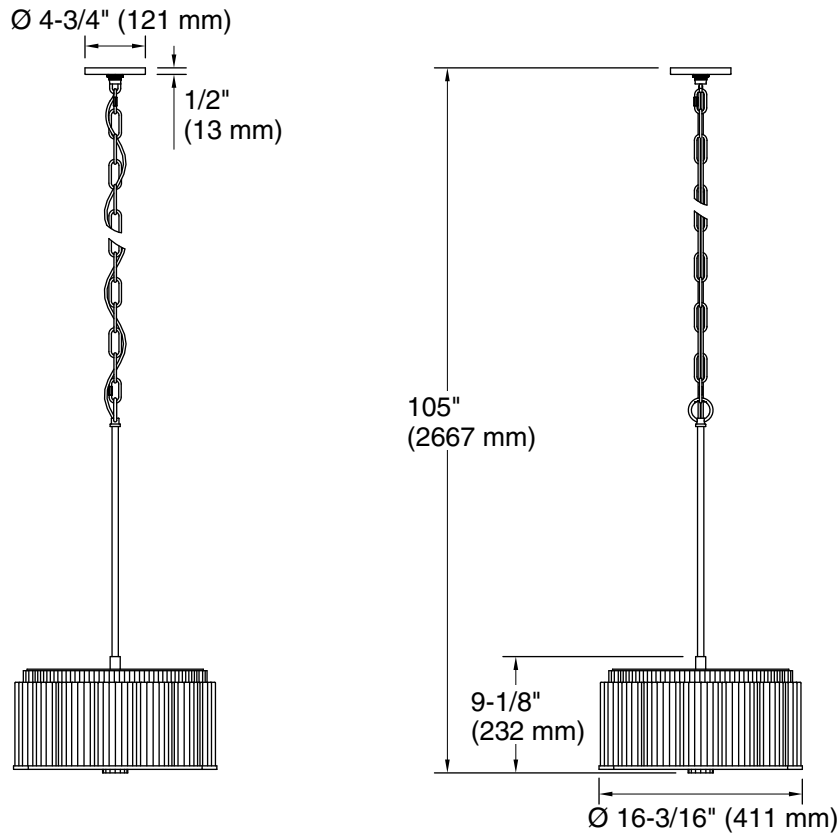

Required Electrical Service

One circuit required.

120 V, 60 Hz

Technical Information

All product dimensions are nominal.

Material:	Steel, Brass, Glass
Number of Lights:	3
Lighting Type:	Socket-based
Socket Type:	E-26 Medium
Number of Shades:	1
Shade Type:	Glass - frosted
Hanging Type:	Chain
Height:	$31\text{-}7/16\text{''}$ (798 mm) - $103\text{-}7/16\text{''}$ (2627 mm)