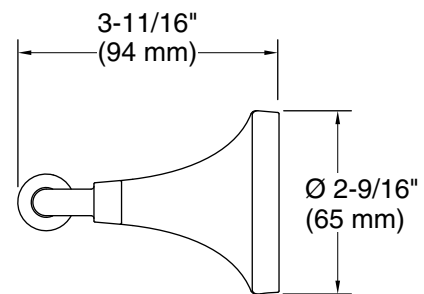

## Technical Information

All product dimensions are nominal.

Installation Type: Wall-mount

Material: Zinc