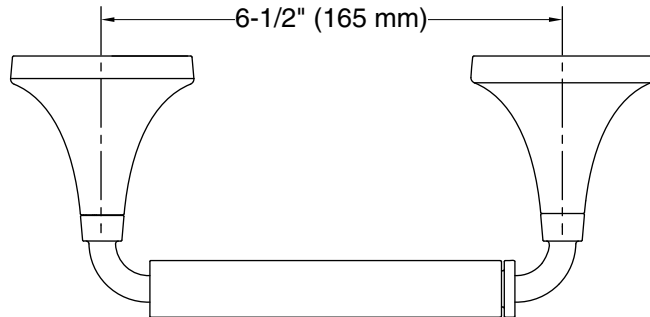

## Technical Information

All product dimensions are nominal.

Installation Type: Wall-mount

Material: Zinc