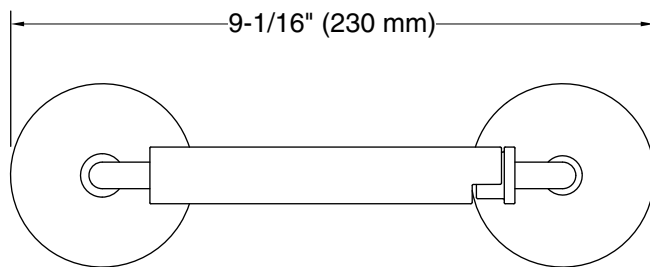

## Technical Information

All product dimensions are nominal.

Installation Type: Wall-mount

Material: Zinc