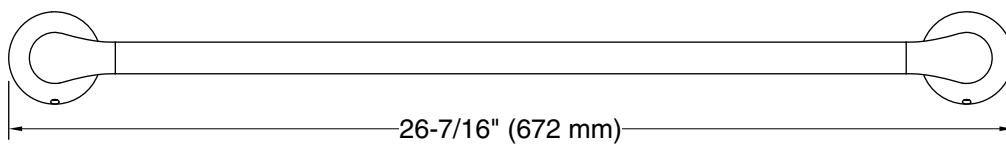

Features

- 24" (610 mm) bar
- Coordinates with other products in the Simplice collection

Material

- Premium metal construction for durability and reliability
- KOHLER finishes resist corrosion and tarnishing

Technical Information

All product dimensions are nominal.

Material: Zinc

Notes

Install this product according to the installation instructions.