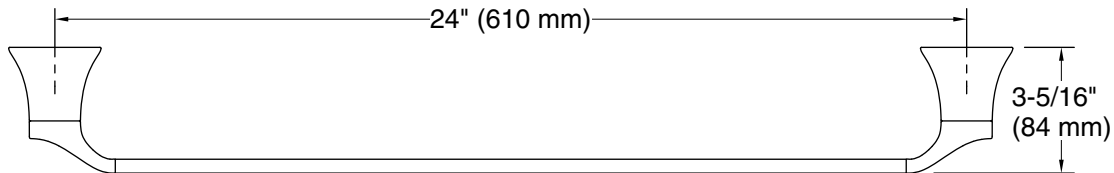

Features

- 24" (610 mm) bar
- Coordinates with other products in the Simplice collection

Material

- Premium metal construction for durability and reliability
- KOHLER finishes resist corrosion and tarnishing

Technical Information

All product dimensions are nominal.

Material: Zinc

Notes

Install this product according to the installation instructions.