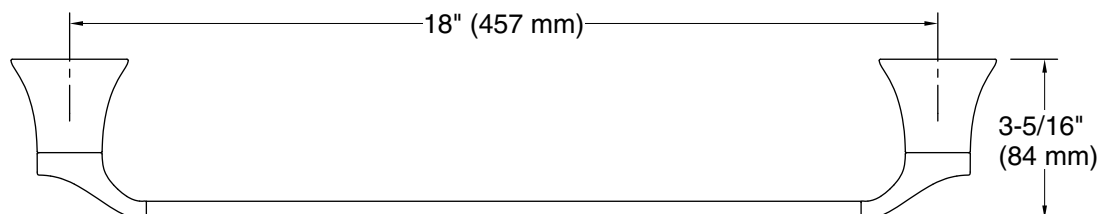

Features

- 18" (457 mm) bar
- Coordinates with other products in the Simplice collection

Material

- Premium metal construction for durability and reliability
- KOHLER finishes resist corrosion and tarnishing

Technical Information

All product dimensions are nominal.

Material: Zinc

Notes

Install this product according to the installation instructions.