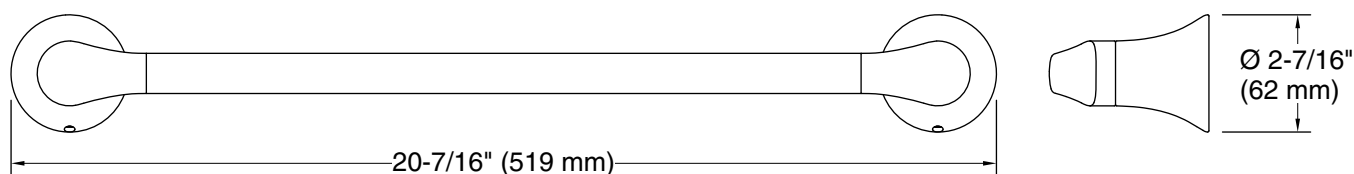

Features

- 18" (457 mm) bar
- Coordinates with other products in the Simplice collection

Material

- Premium metal construction for durability and reliability
- KOHLER finishes resist corrosion and tarnishing

Technical Information

All product dimensions are nominal.

Material: Zinc

Notes

Install this product according to the installation instructions.